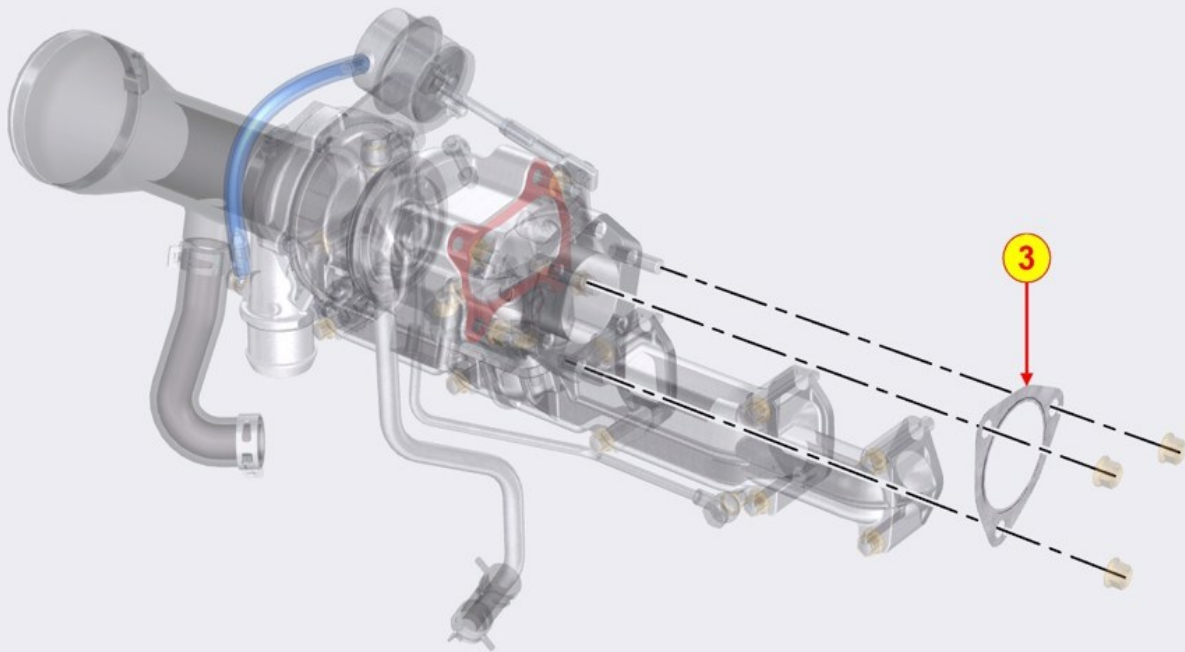

EXHAUST GAS ACCESSORIES - Group: 8087700070

TAB | 087

EXHAUST GAS ACCESSORIES - Group: 8087700070

Pos	Kit	Included in	Part #	Description	QTY	Tech info
3			ED0044201430-S	Gasket	2