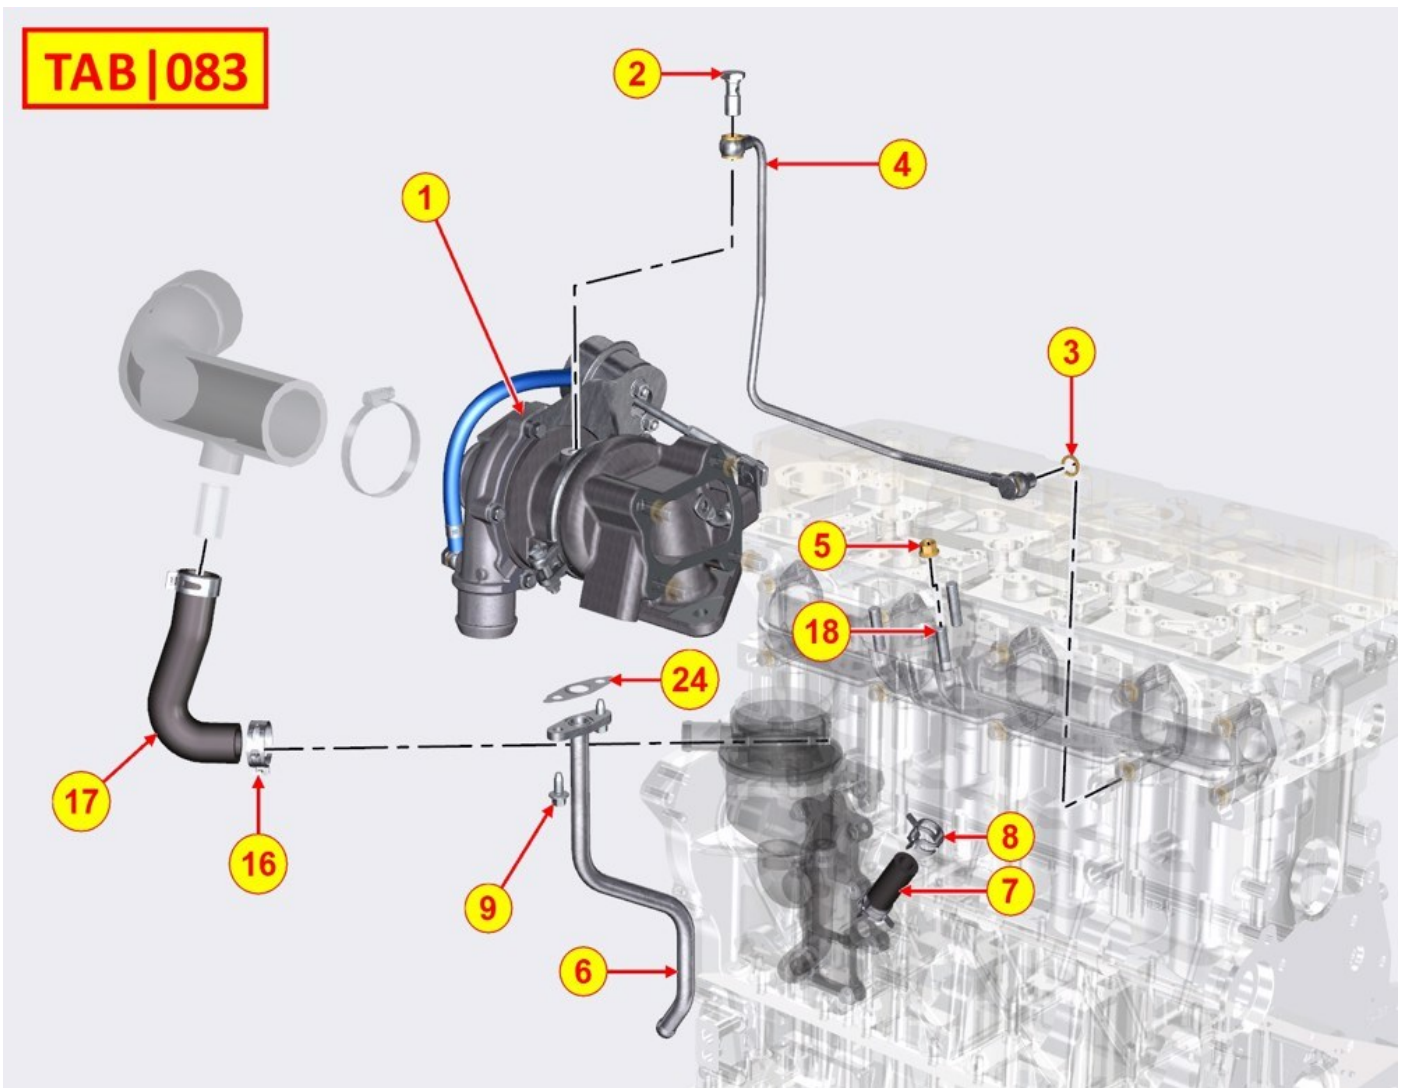

TURBOCHARGER - Group: 8083700370

TAB|083

TURBOCHARGER - Group: 8083700370

Pos	Kit	Included in	Part #	Description	QTY	Tech info
1			ED0096100790-S	Turbocharger	1	
2			ED0019010180-S	Union screw	2	
3			ED0046700590-S	Gasket	4	
4			ED0094650890-S	Pipe	1	
5			ED0032401650-S	Nut	3