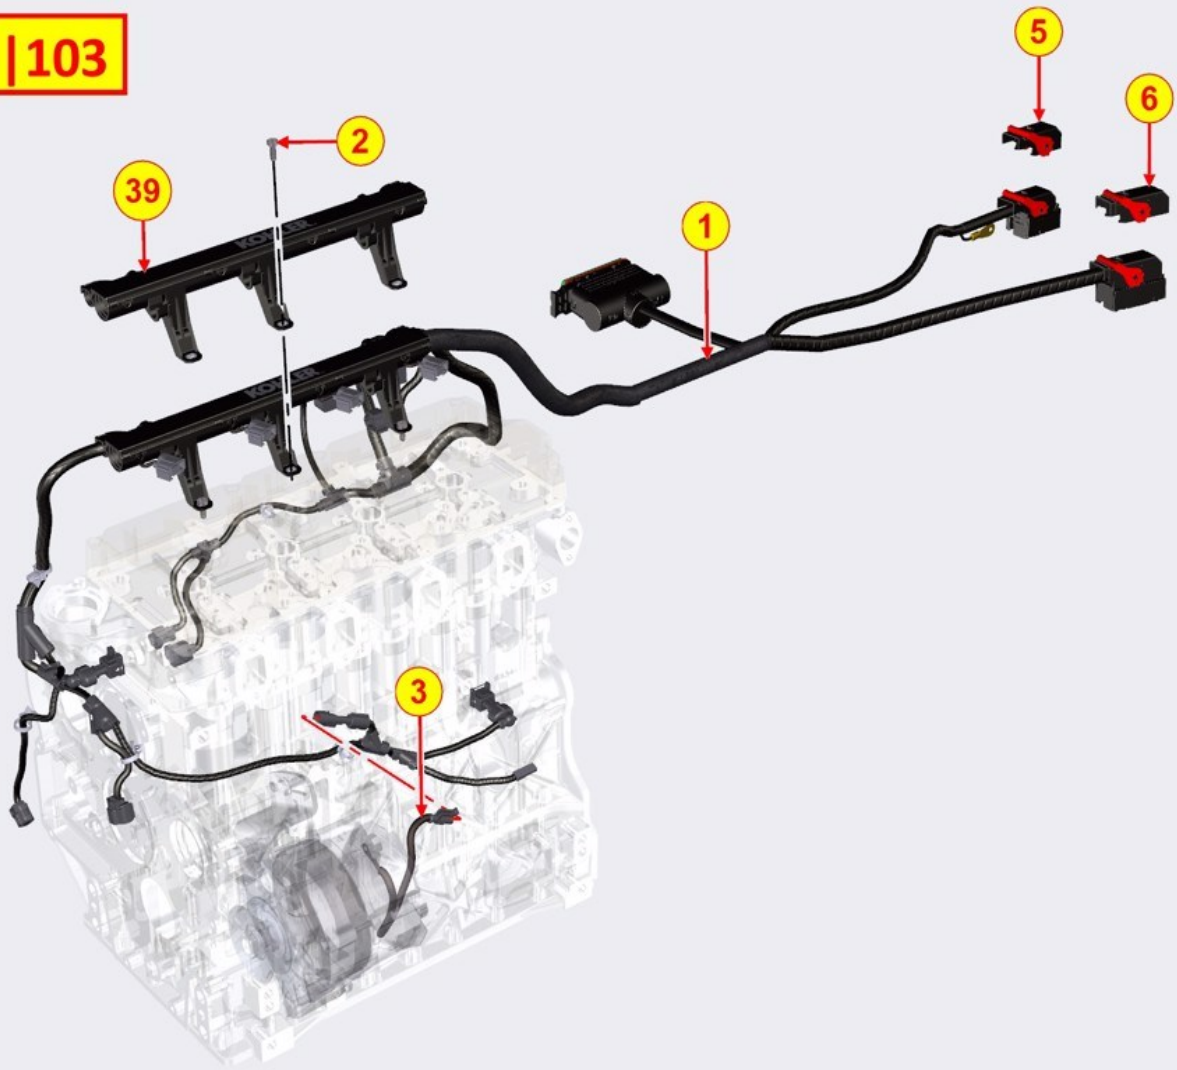

CONTROL PANEL / ENGINE WIRES - Group: 8103701180

TAB | 103

CONTROL PANEL / ENGINE WIRES - Group: 8103701180

Pos	Kit	Included in	Part #	Description	QTY	Tech info
1	A		ED0021865290-S	Cable	1	
2			ED0097610450-S	Screw	3	
3			ED0021863710-S	Cable	1	
5		(A)	ED0069278350-S	Guard	1	
6		(A)	ED0069278340-S	Guard	1