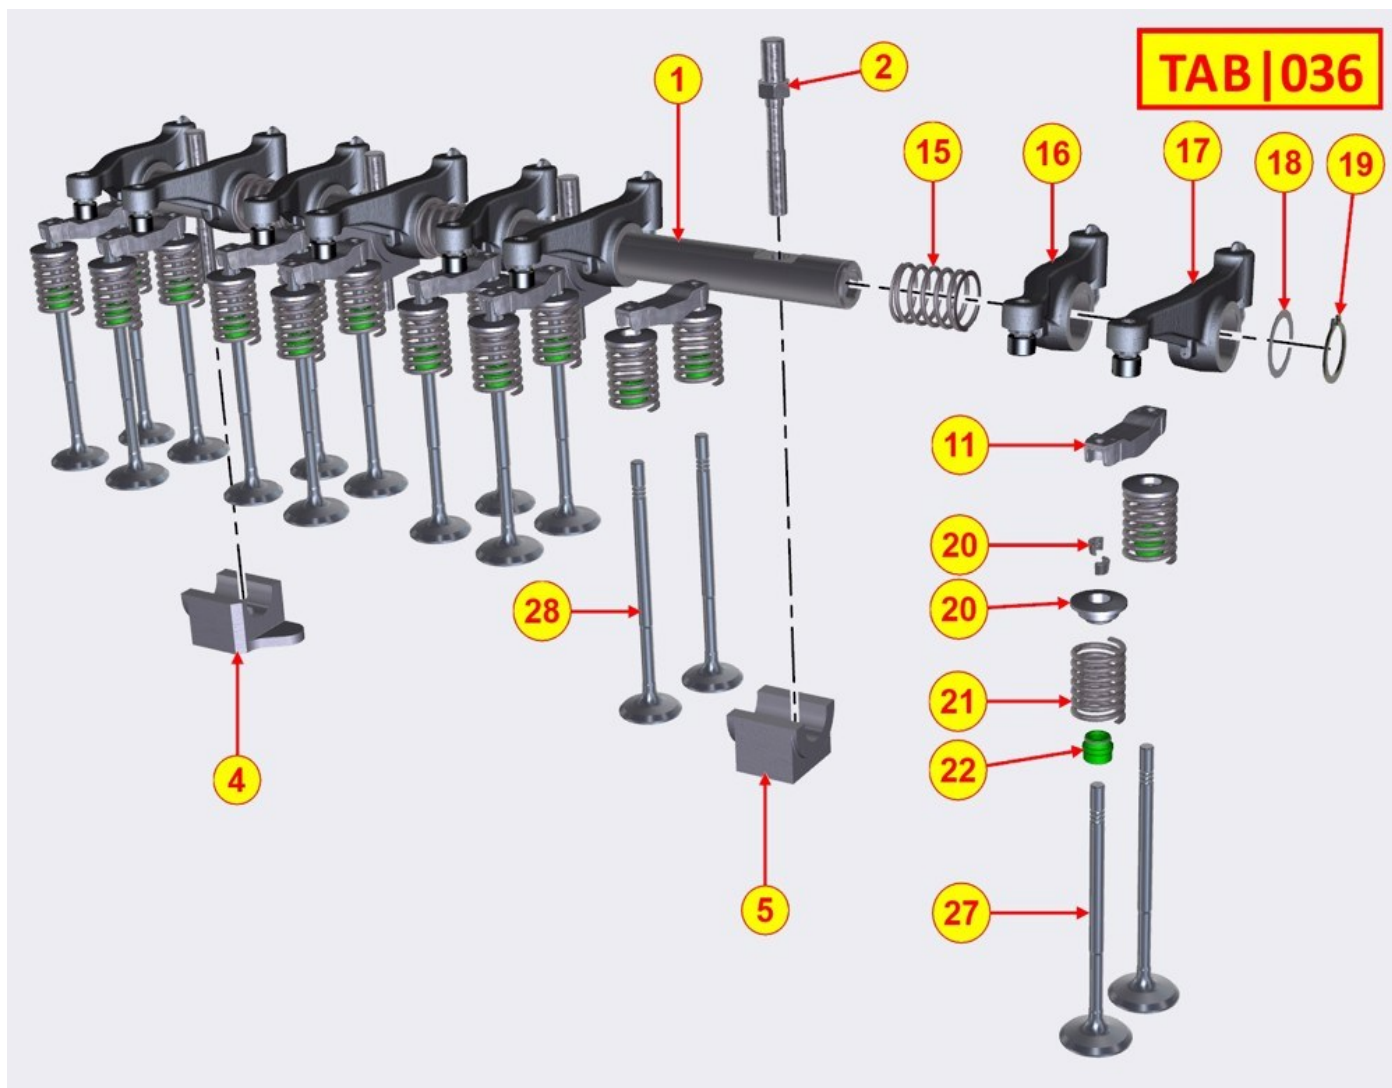

CAMSHAFT - Group: 8035700250

**TAB | 035**

CAMSHAFT - Group: 8035700250

Pos	Kit	Included in	Part #	Description	QTY	Tech info
1			ED0014100010-S	Pushrod	8	
2			ED0072151870-S	Tappet	8	
3			ED0010100390-S	Camshaft	1	
4			ED0022000020-S	Key	1	
5			ED0012400570-S	Snap ring	1	

6

ED0017801040-S

Screw

1

ROCKER ARMS / VALVES - Group: 8036700320

ROCKER ARMS / VALVES - Group: 8036700320

Pos	Kit	Included in	Part #	Description	QTY	Tech info
1	A		ED0060452130-S	Rocker arm shaft	1	
2			ED0098202700-S	Screw	4	
3		(A)		➔ See pos. 1		
3		(A)		➔ See pos. 1		
4		(A)		➔ See pos. 1		