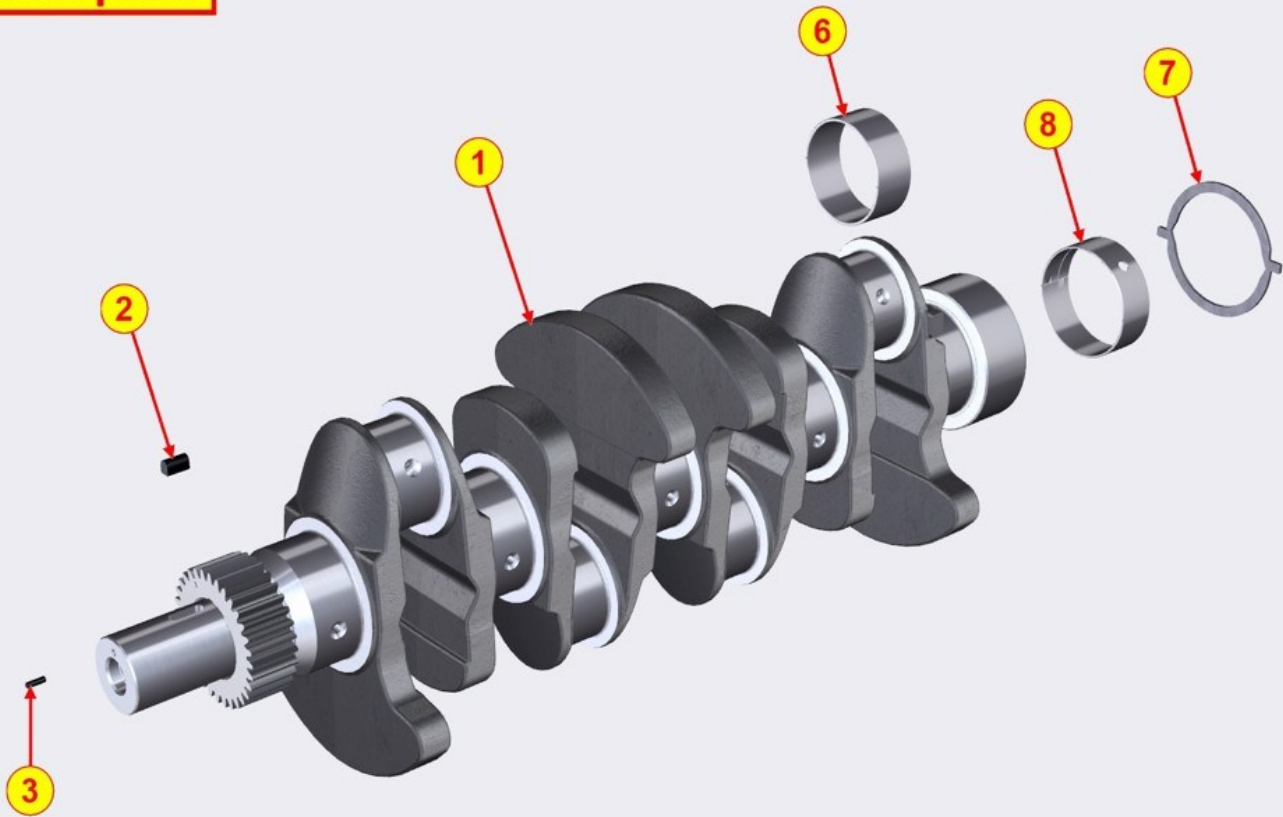

CRANKSHAFT - Group: 8010700060

TAB|010

CRANKSHAFT - Group: 8010700060

Pos	Kit	Included in	Part #	Description	QTY	Tech info
1	A		ED0010514860-S	Crankshaft	1	
2		(A)	ED0022801550-S	Key	1	
3		(A)	ED0084000480-S	Pin	1	
6		(A)		➔ See 8011700150		
6		(A)		➔ See 8011700150