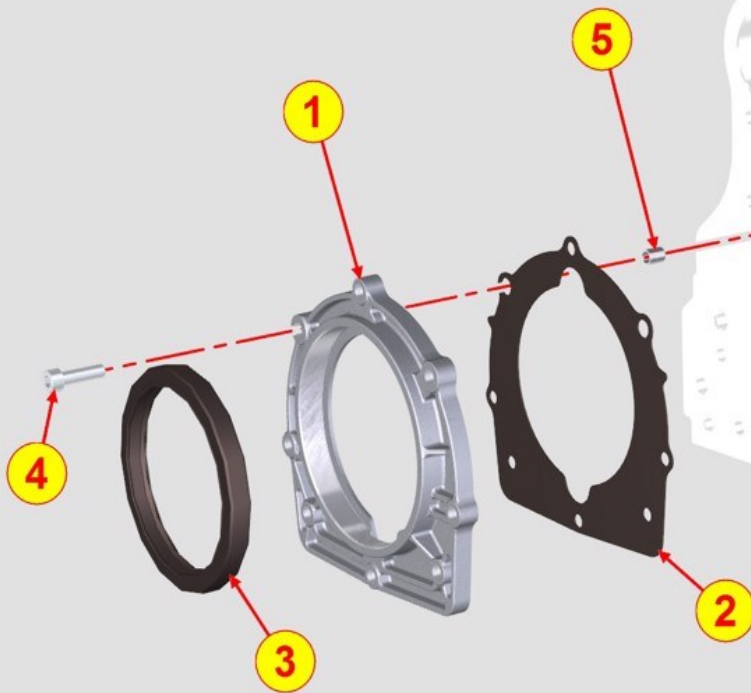

FLYWHEEL SIDE SUPPORT - Group: 8023700040

TAB. | 023

FLYWHEEL SIDE SUPPORT - Group: 8023700040

Pos	Kit	Included in	Part #	Description	QTY	Tech info
1	A		ED0037901230-S	Flange	1	
2		(A)	ED0045011690-S	Gasket	1	
3		(A)	ED0012135470-S	Seal ring	1	
4			ED00992R0460-S	VITE/SCREW M.6X22 5931 8.8+Zn.b	8	
5			ED0019704560-S	Bushing	2