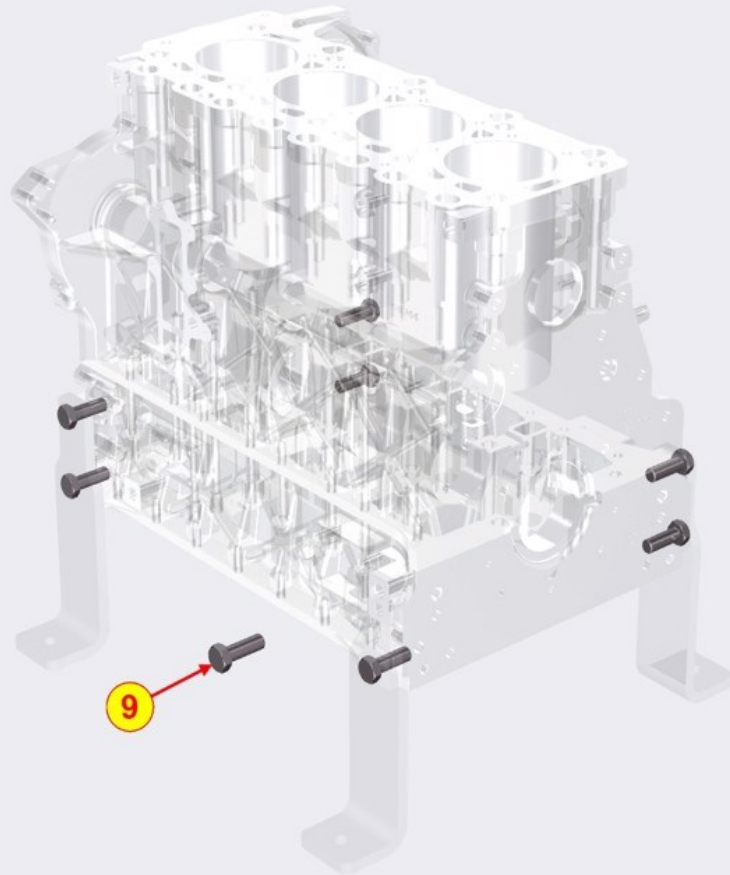

ENGINE MOUNTS - Group: 8025700010

TAB | 025

ENGINE MOUNTS - Group: 8025700010

Pos	Kit	Included in	Part #	Description	QTY	Tech info
9			ED0017900240-S	Screw	8