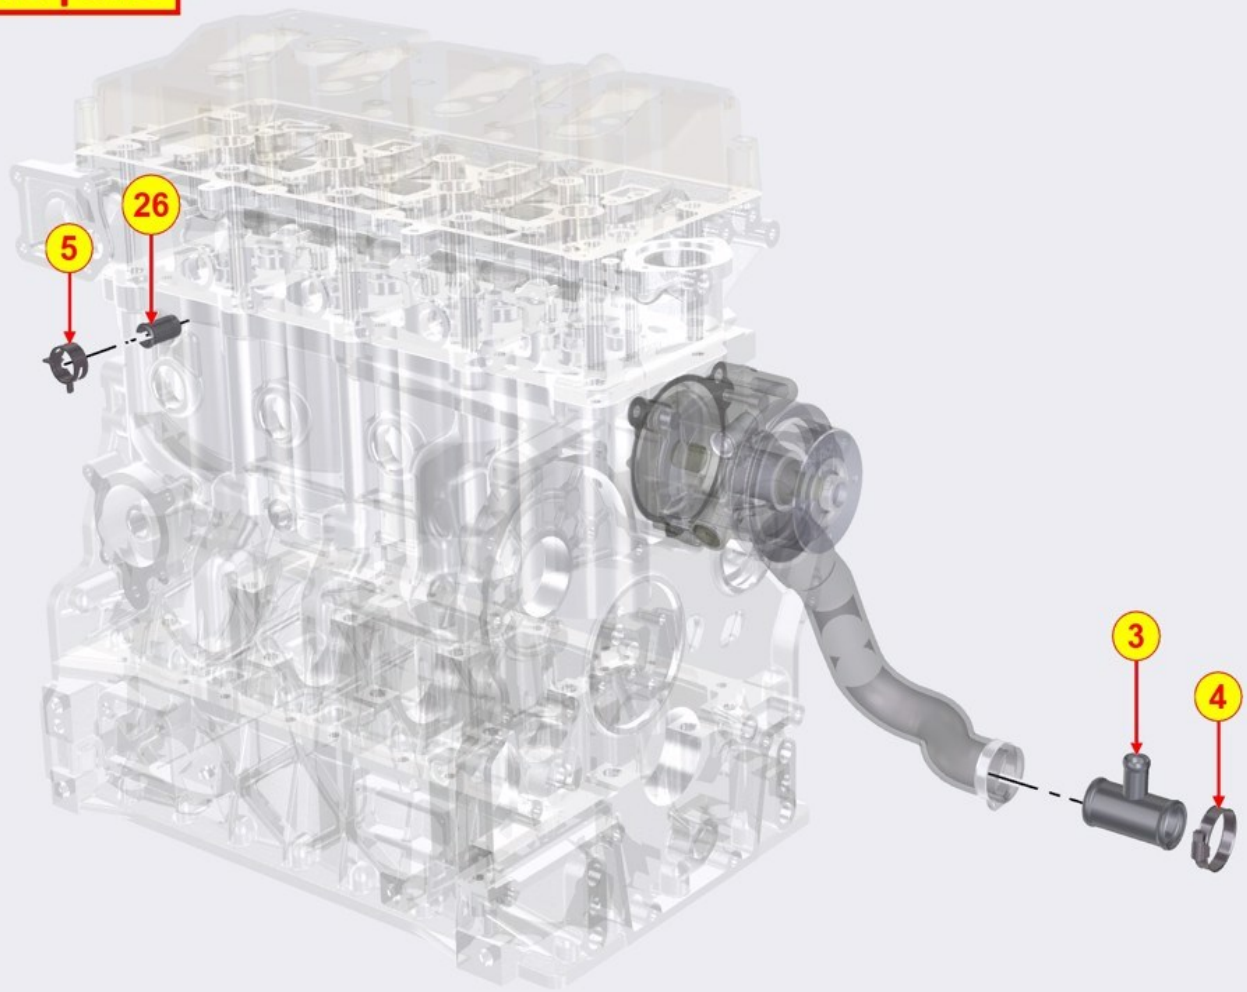

FITTING FOR CAB HEATING - Group: 8079700020

TAB|079

FITTING FOR CAB HEATING - Group: 8079700020

Pos	Kit	Included in	Part #	Description	QTY	Tech info
3			ED0093050890-S	hose	1	
4			ED0036301460-S	Clamp	1	
5			ED0036302420-S	Clamp	1	
26			ED0072850010-S	Joint	1