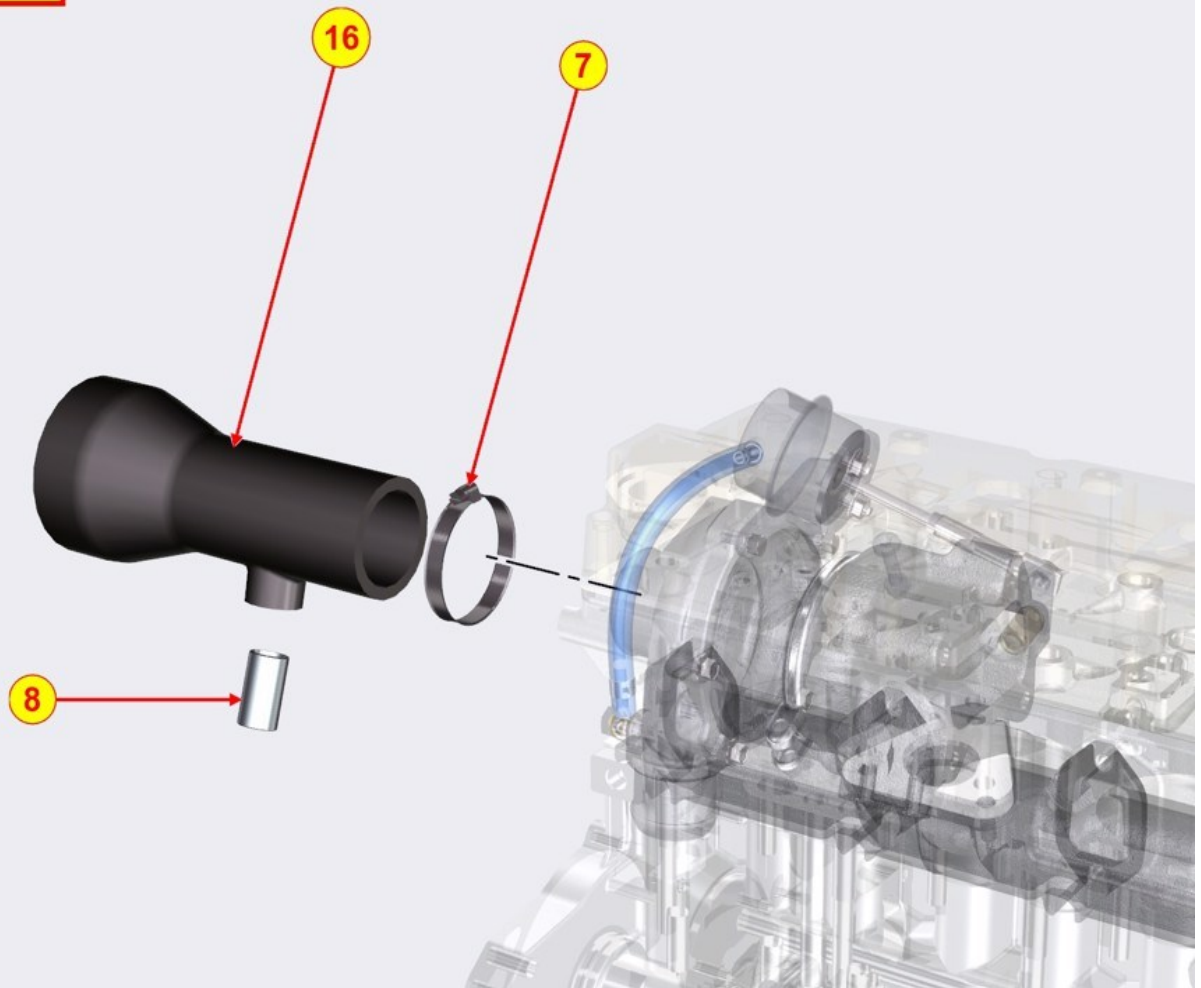

AIR FILTER - Group: 8081700350

TAB | 081

AIR FILTER - Group: 8081700350

Pos	Kit	Included in	Part #	Description	QTY	Tech info
7			ED0036300230-S	Clamp	1	
8			ED0095801150-S	Pipe	1	
16			ED0053651890-S	Hose	1