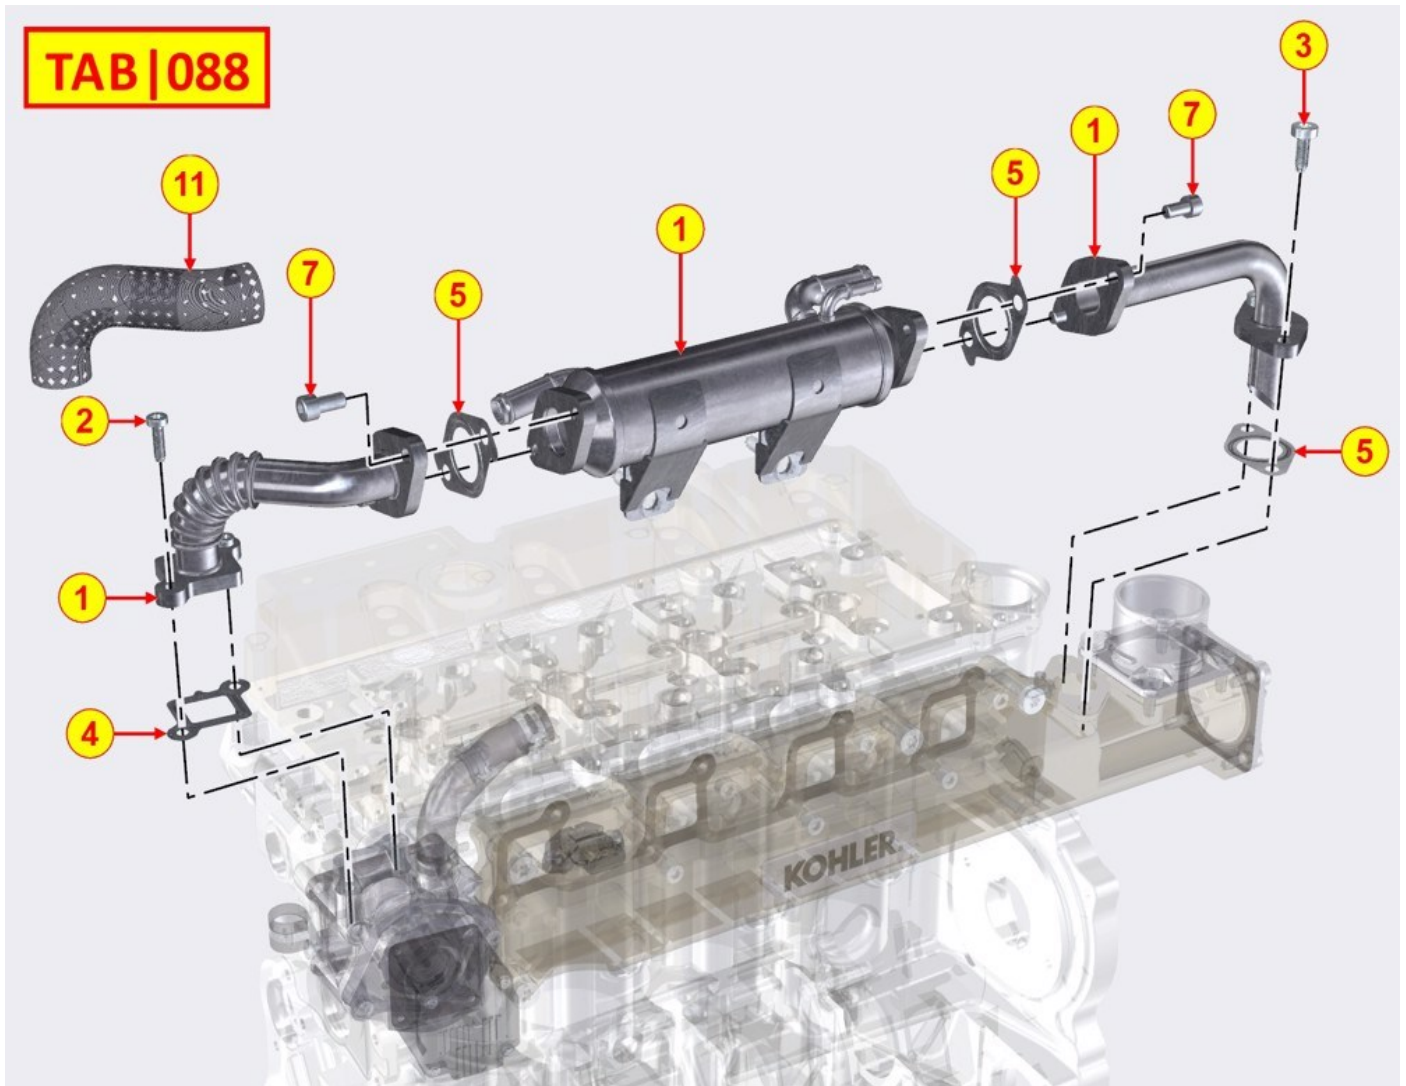

EGR SYSTEM - Group: 8088700150

TAB | 088

EGR SYSTEM - Group: 8088700150

Pos	Kit	Included in	Part #	Description	QTY	Tech info
1	A		ED0048968260-S	EGR COOLER	1	⚠
2			ED0097610460-S	Screw	2	
3			ED0097610480-S	Screw	2	
4		(A)	ED0047600580-S	Gasket	1	
5		(A)	ED0047600540-S	Gasket	3