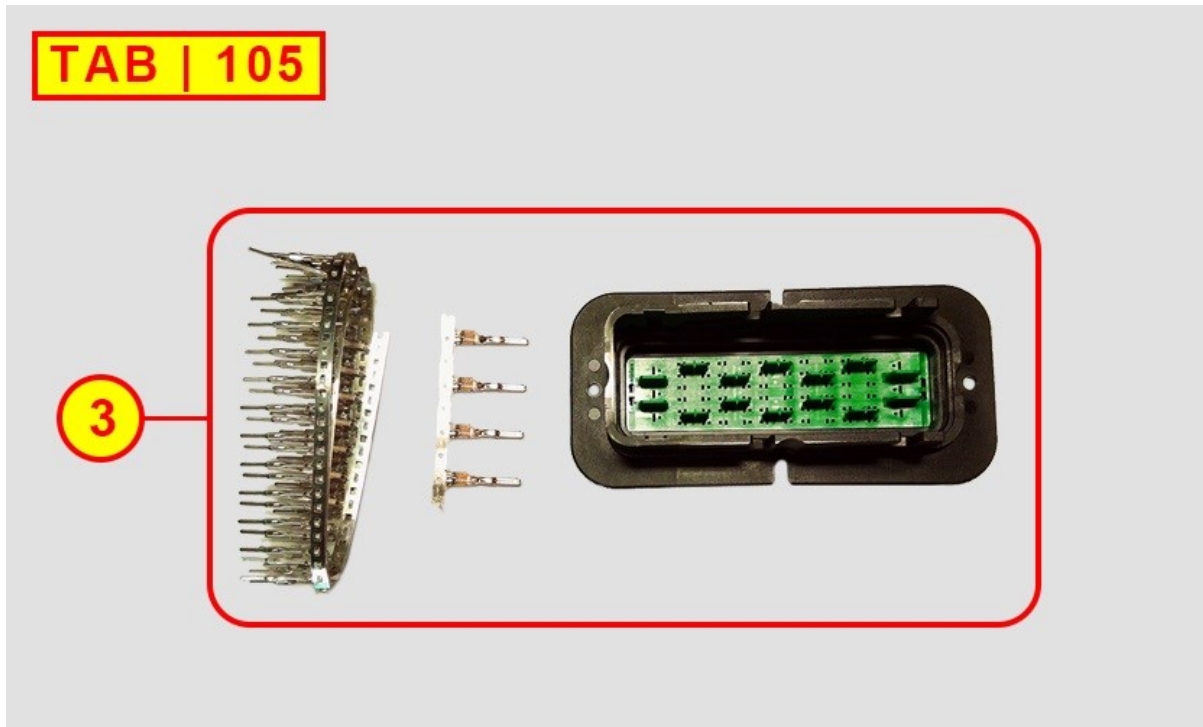

FUSES / ELECTRICAL ACCESSORIES - Group: 8105700020

FUSES / ELECTRICAL ACCESSORIES - Group: 8105700020

Pos	Kit	Included in	Part #	Description	QTY	Tech info
3			ED0048967910-S	MOLEX FEMALE CONNECTOR	1