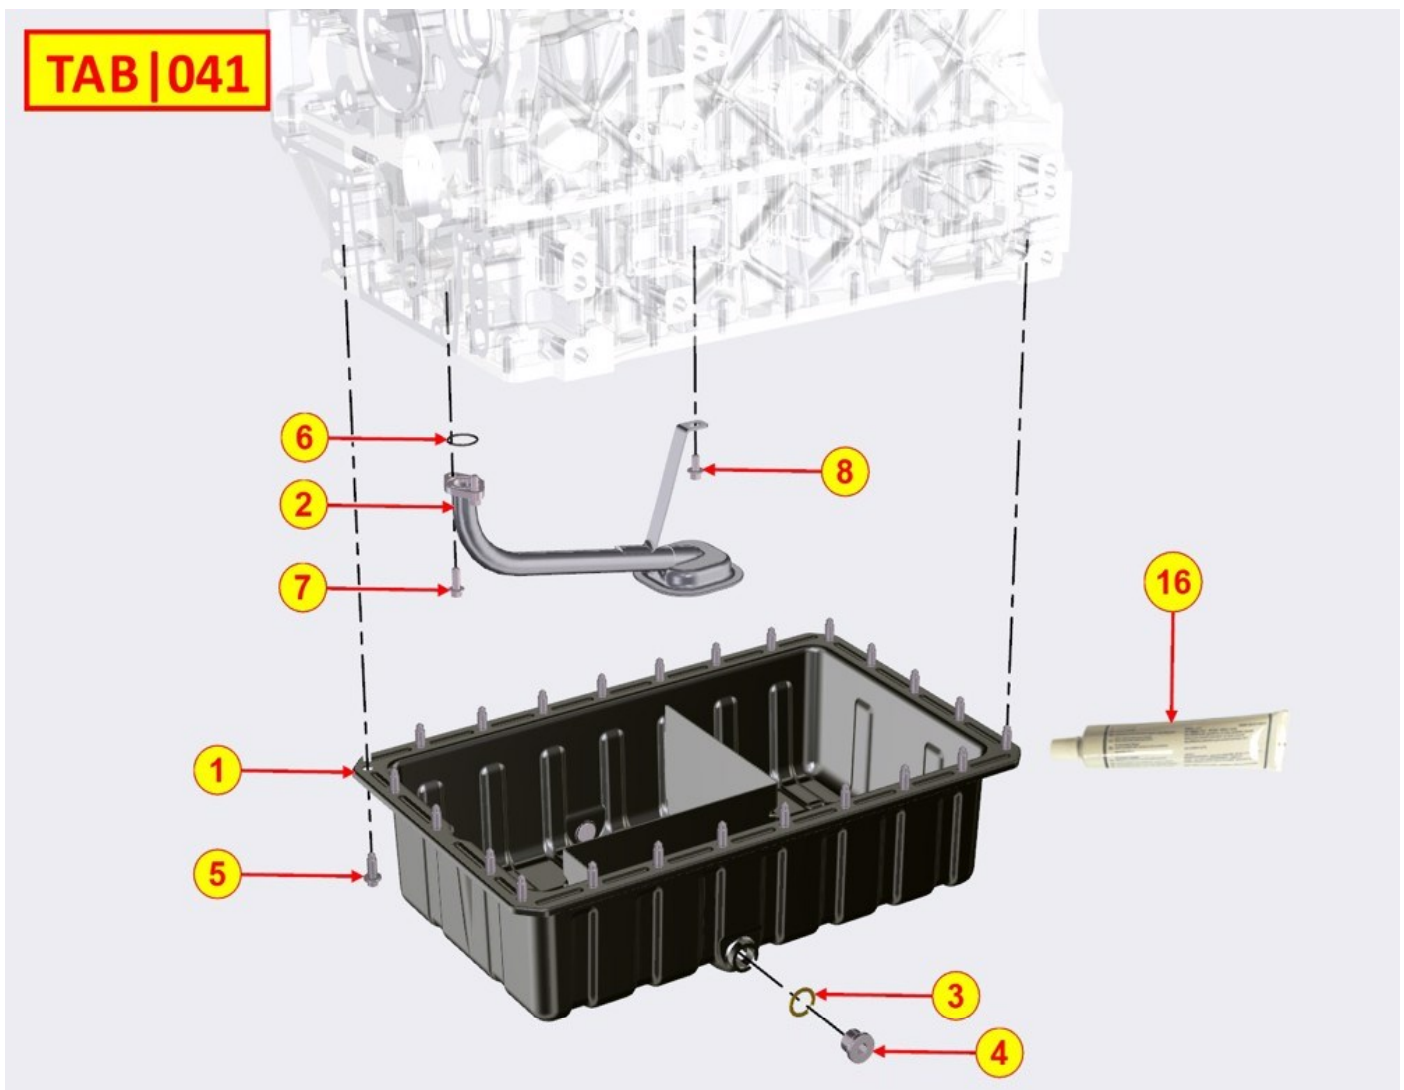

OIL PAN - Group: 8041700140

OIL PAN - Group: 8041700140

Pos	Kit	Included in	Part #	Description	QTY	Tech info
1	A		ED0066459880-S	Oil sump	1	
2			ED0093202280-S	hose	1	
3			ED0046701810-S	Gasket	2	
4		(A)	ED0090400260-S	Cap	2	
5			ED0097660060-S	Screw	24