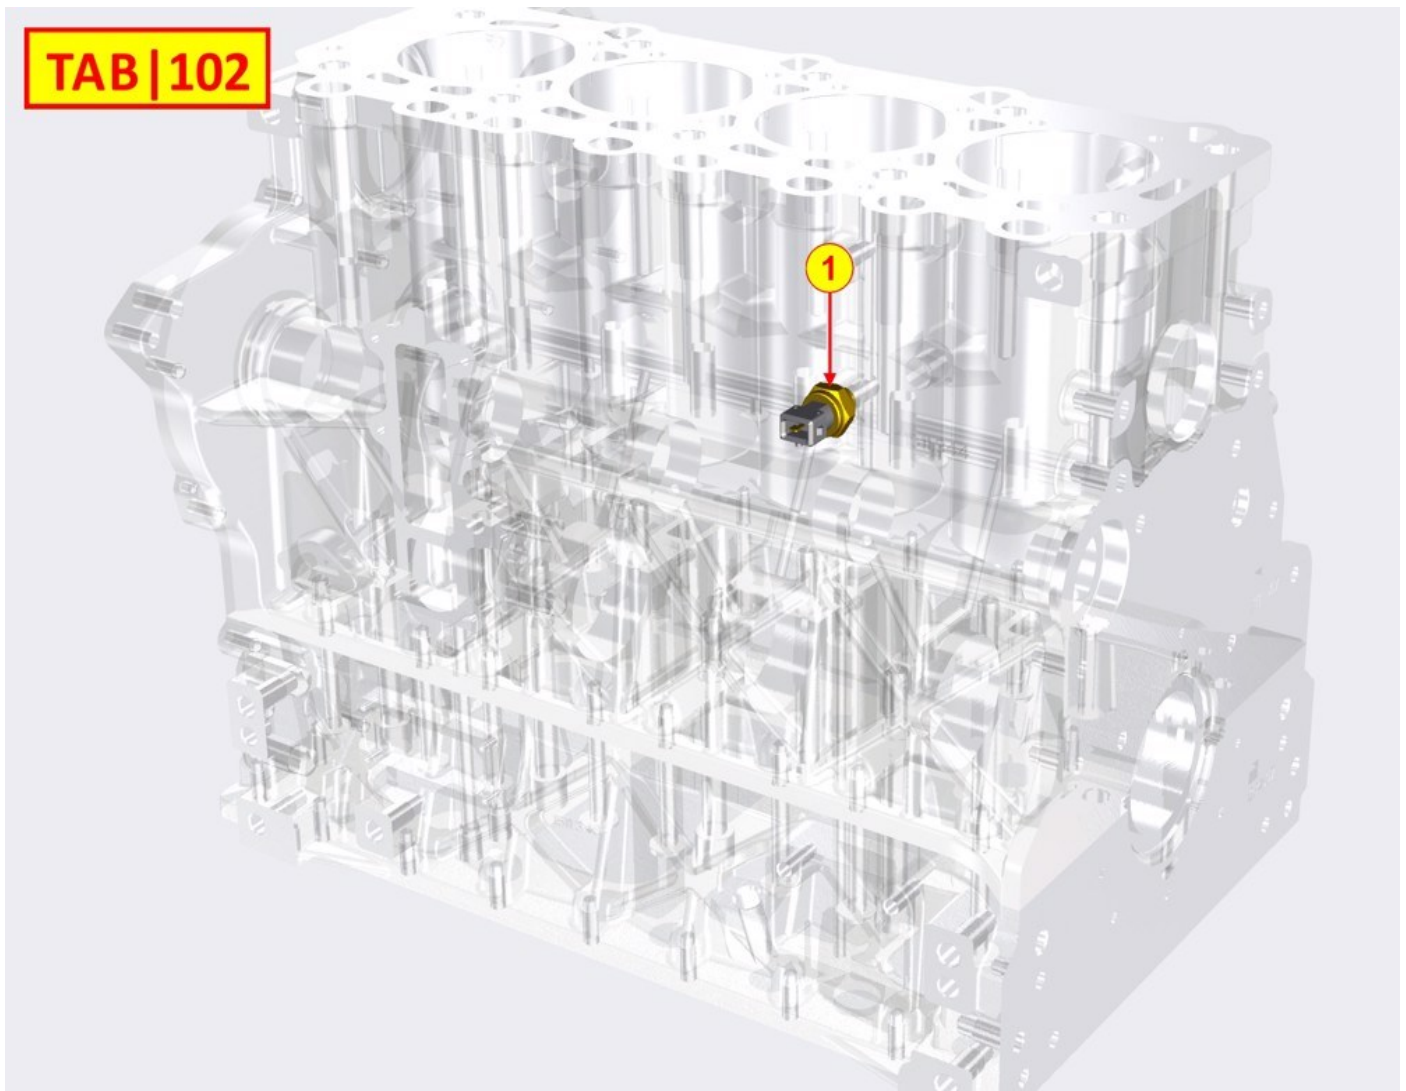

OIL PRESSURE SWITCH - Group: 8102700070

TAB | 102

OIL PRESSURE SWITCH - Group: 8102700070

Pos	Kit	Included in	Part #	Description	QTY	Tech info
1			ED0067451010-S	switch	1