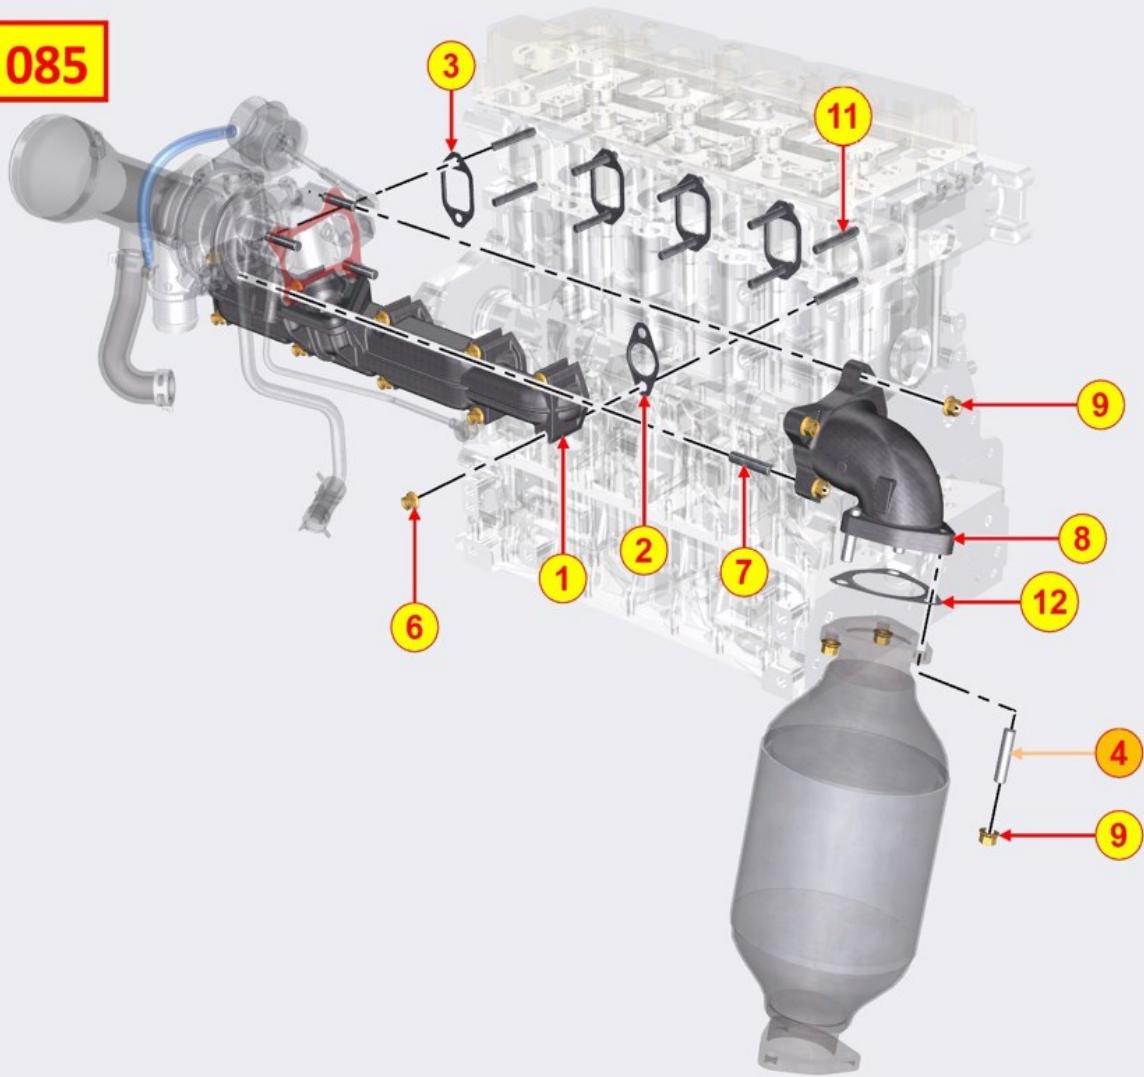

**TAB | 085**

EXHAUST GAS MANIFOLD - Group: 8085700100

Pos	Kit	Included in	Part #	Description	QTY	Tech info
1			ED0024865990-S	manifold	1	
2			ED0044201230-S	Gasket	1	
3			ED0044201260-S	Gasket	4	
4			ED0067802140-S	Stud	3	
6			ED0032402100-S	Nut	10	