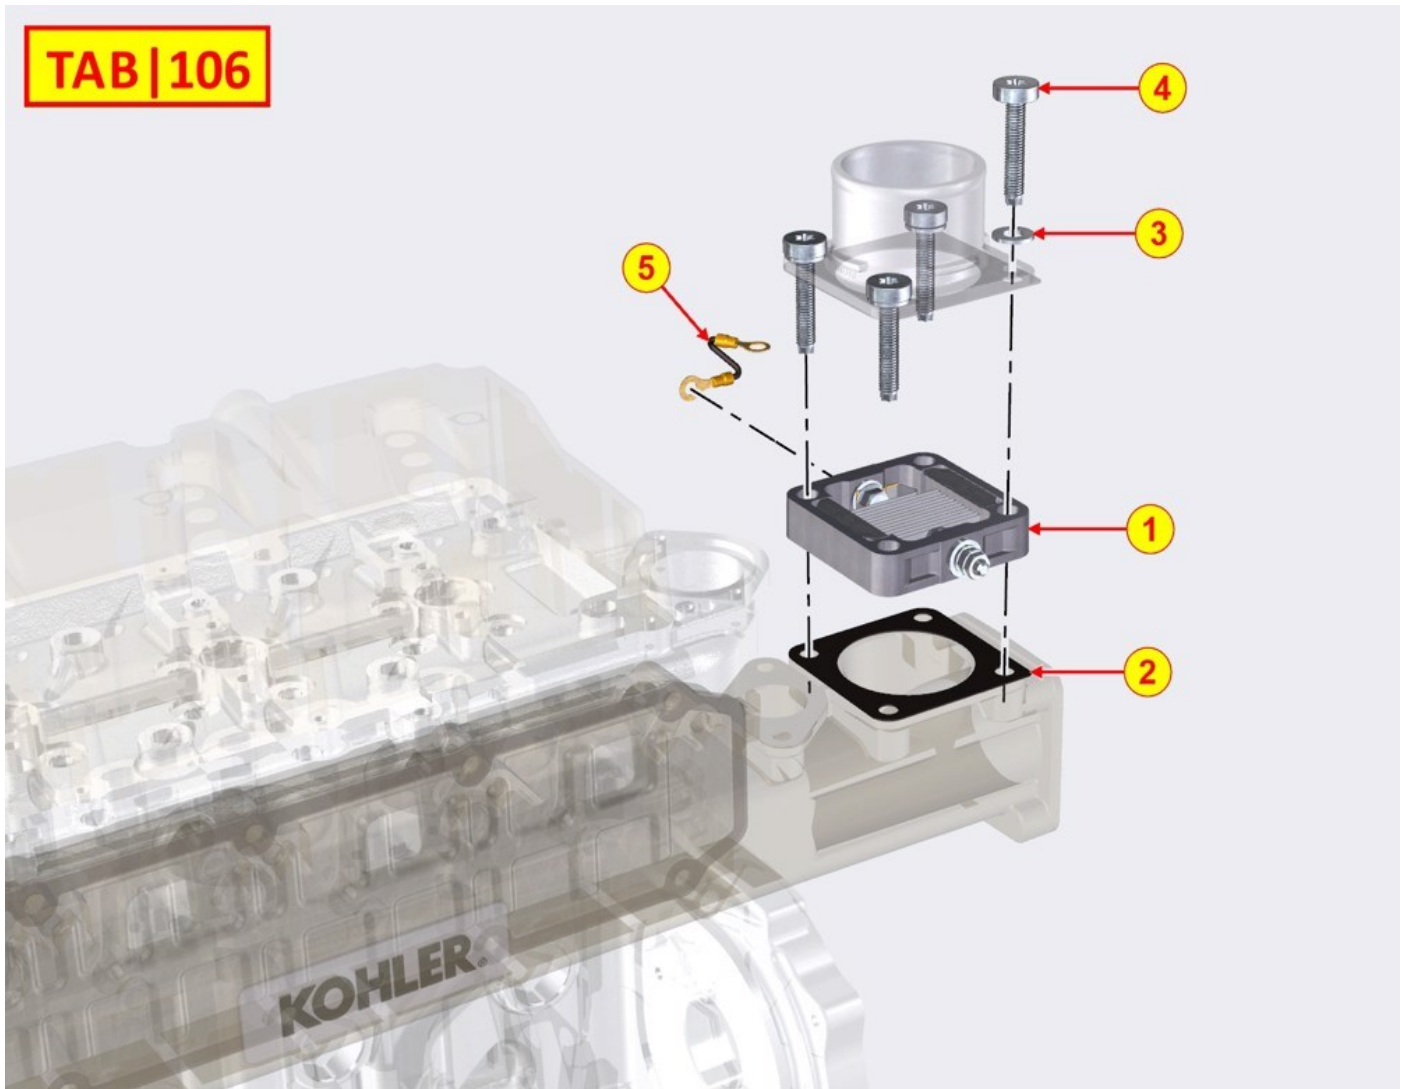

GLOW PLUGS / PRE-HEATING RELAY - Group: 8106700060

TAB | 106

GLOW PLUGS / PRE-HEATING RELAY - Group: 8106700060

Pos	Kit	Included in	Part #	Description	QTY	Tech info
1			ED0021001250-S	Heater	1	
2			ED0048200150-S	Gasket	1	
4			ED0097610500-S	Screw	4	
5			ED0021863770-S	Cable	1