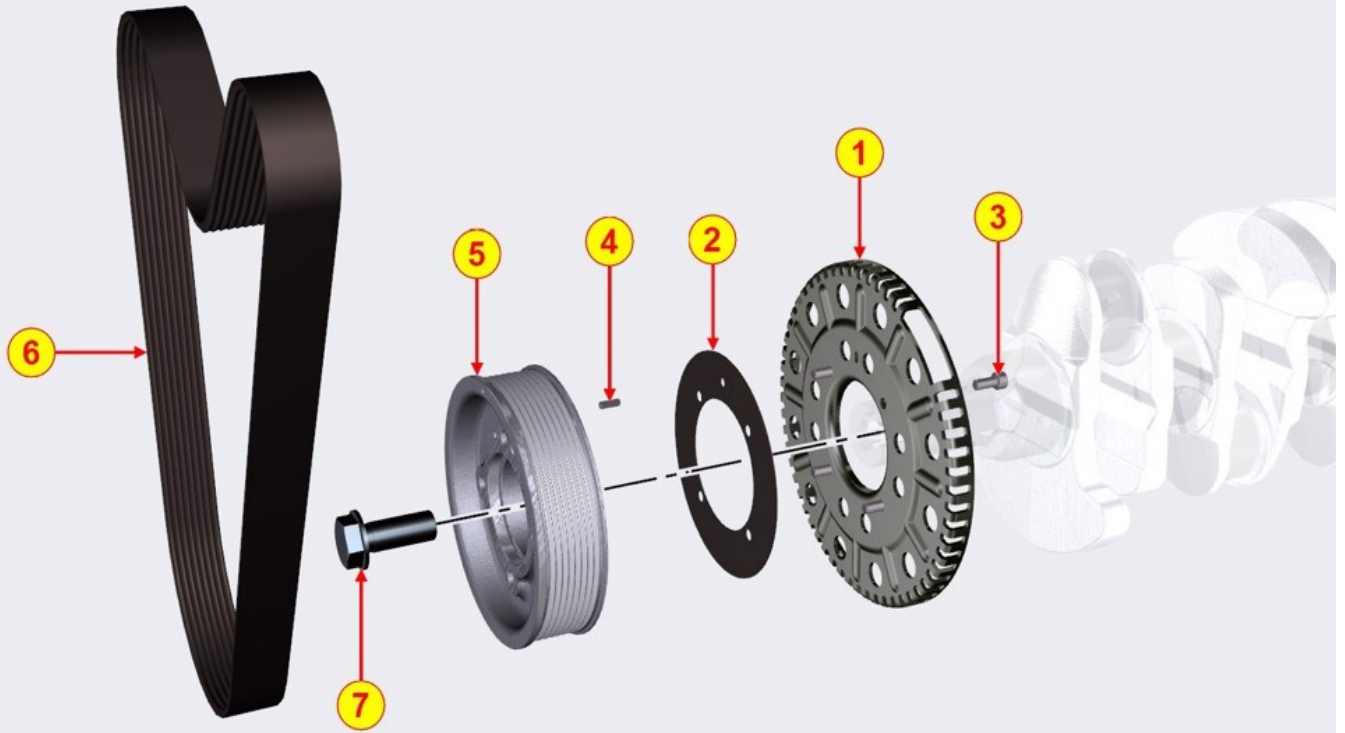

PULLEYS / BELT - Group: 8014700110

TAB|014

PULLEYS / BELT - Group: 8014700110

Pos	Kit	Included in	Part #	Description	QTY	Tech info
1			ED0078151320-S	Wheel	1	
2			ED0034301760-S	Disc	1	
3			ED0097301070-S	Screw	4	
4			ED0084000480-S	Pin	1	
5			ED0069754840-S	Pulley	1