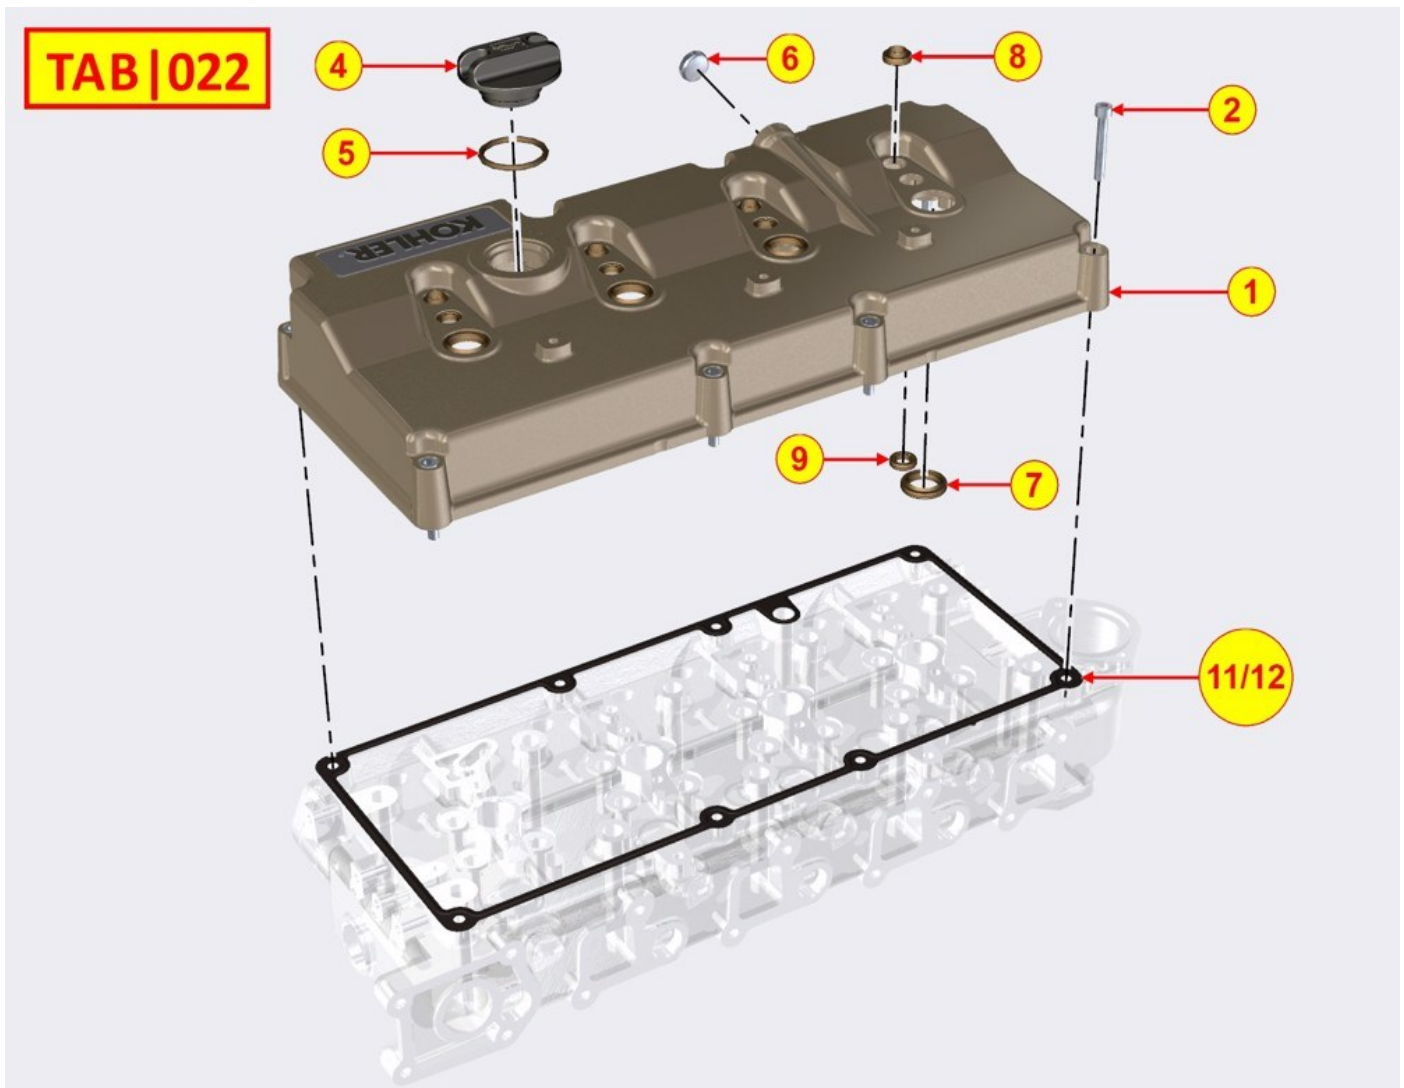

HEAD COVER - Group: 8022700380

HEAD COVER - Group: 8022700380

Pos	Kit	Included in	Part #	Description	QTY	Tech info
1	A		ED0021259140-S	Rocker arm cover	1	⚠
2			ED0097320160-S	Screw	8	
4		(A)	ED0090321350-S	Filler cap	1	
5		(A) (C) (D)	ED0012000150-S	O-ring	1	
6		(A)	ED0090801080-S	Cap	1