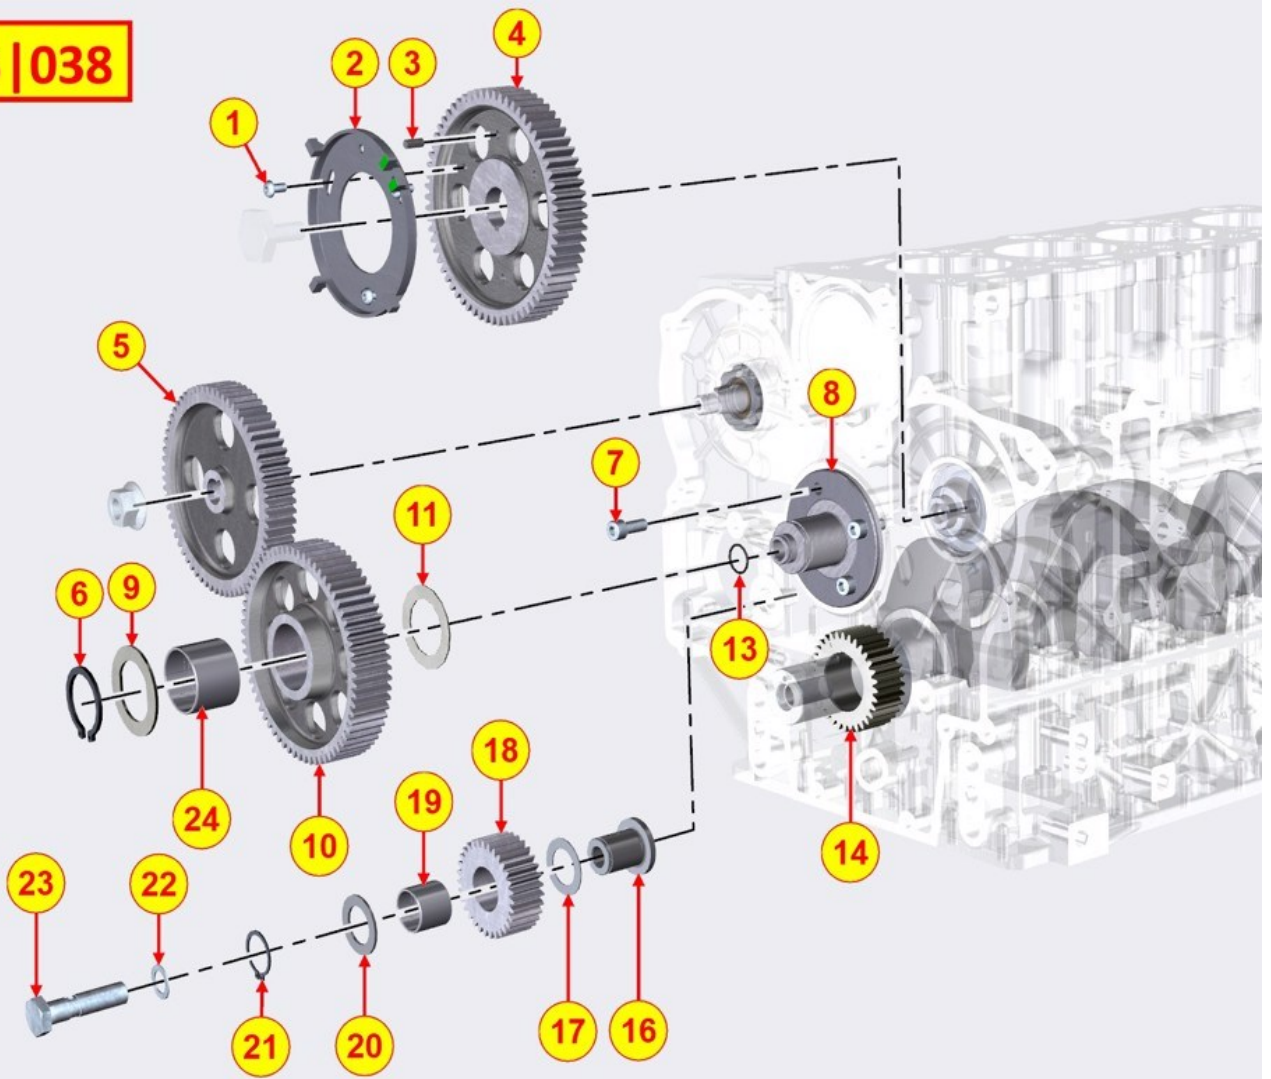

TIMING SYSTEM - Group: 8038700300

TAB | 038

TIMING SYSTEM - Group: 8038700300

Pos	Kit	Included in	Part #	Description	QTY	Tech info
1		(A)	ED0017702270-S	Screw	3	
2		(A)	ED0078151330-S	Wheel	1	
3		(A)	ED0084000100-S	Pin	1	
4		(A)	ED0049363220-S	Gear	1	
5			ED0049363250-S	Gear	1