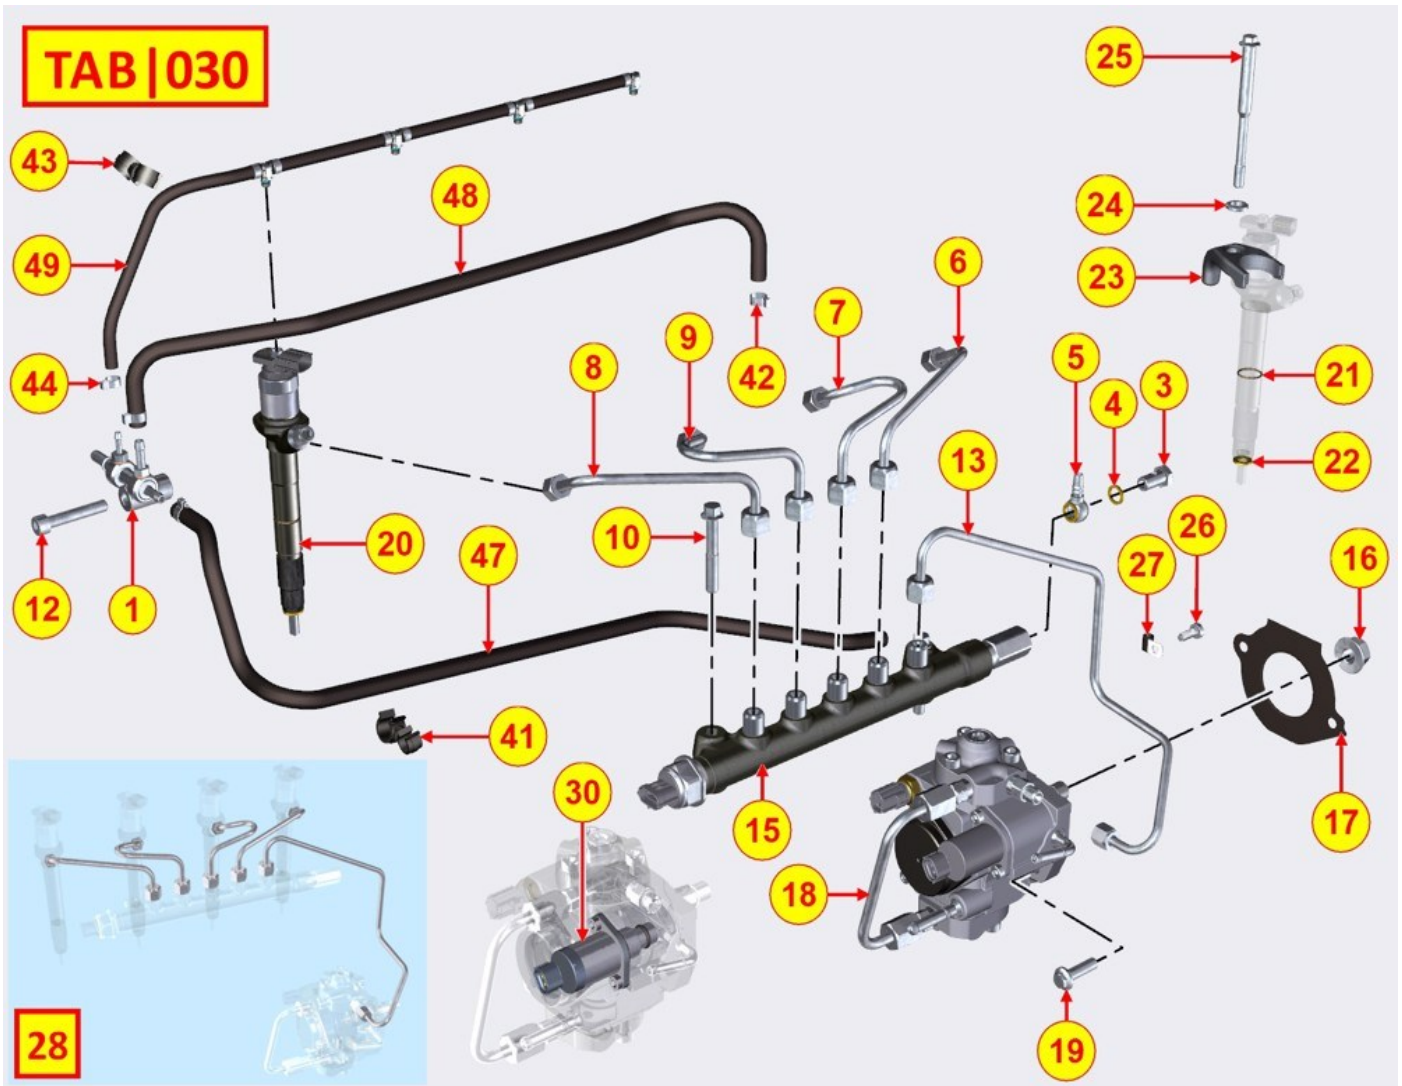

INJECTION SYSTEM - Group: 8030701030

INJECTION SYSTEM - Group: 8030701030

Pos	Kit	Included in	Part #	Description	QTY	Tech info
1			ED0073012900-S	Joint	1	
3			ED0019011670-S	Union screw	1	
4			ED0046700590-S	Gasket	2	
5			ED0072703210-S	Joint	1	
6	(A)		ED0093763220-S	Fuel pipe	1