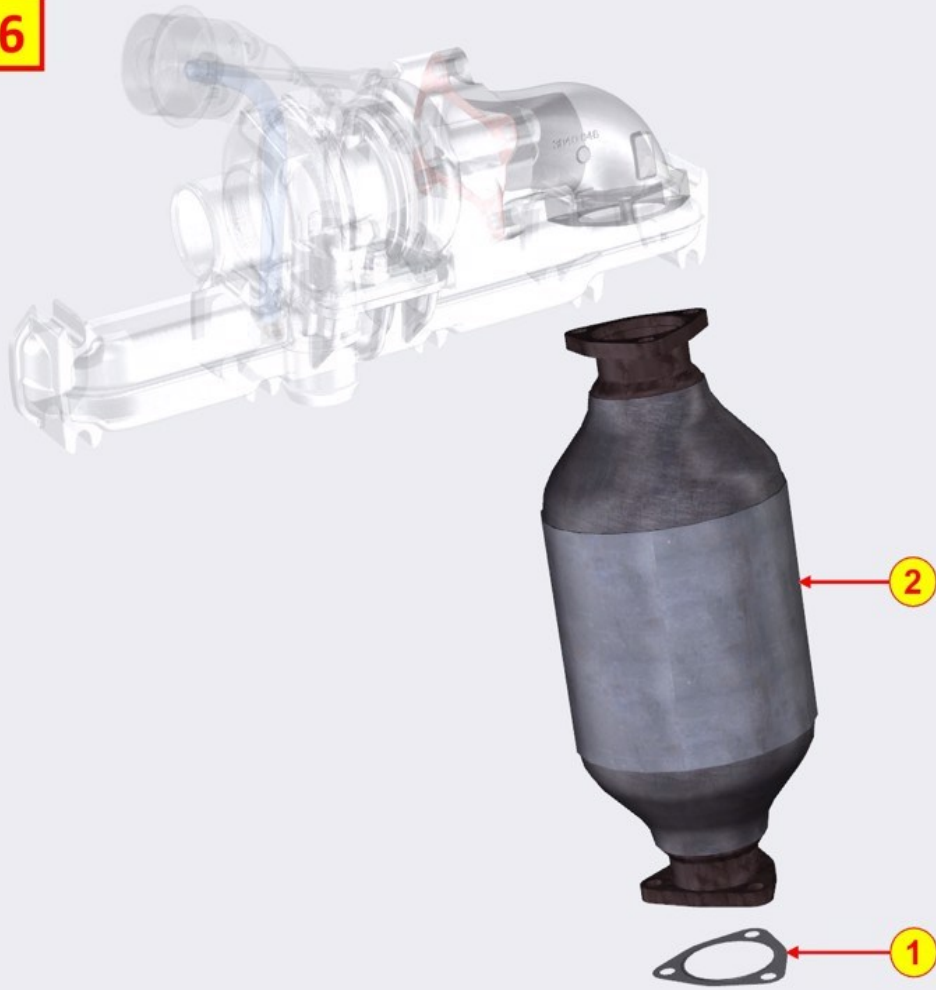

EXHAUST LINE - Group: 8086700060

TAB | 086

EXHAUST LINE - Group: 8086700060

Pos	Kit	Included in	Part #	Description	QTY	Tech info
1			ED0044201430-S	Gasket	2	
2			ED0021800770-S	Catalyst	1