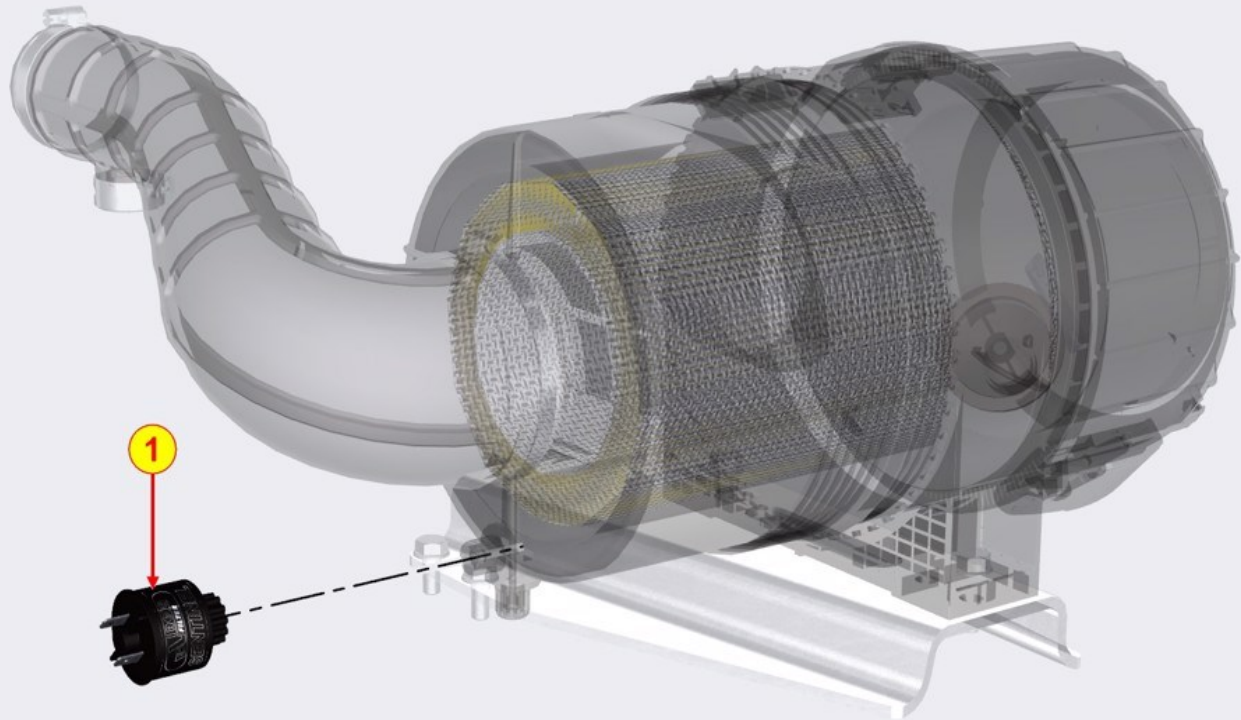

AIR FILTER DUST INDICATOR - Group: 8084700020

TAB | 084

AIR FILTER DUST INDICATOR - Group: 8084700020

Pos	Kit	Included in	Part #	Description	QTY	Tech info
1			ED0083450740-S	Clogging Indicator	1