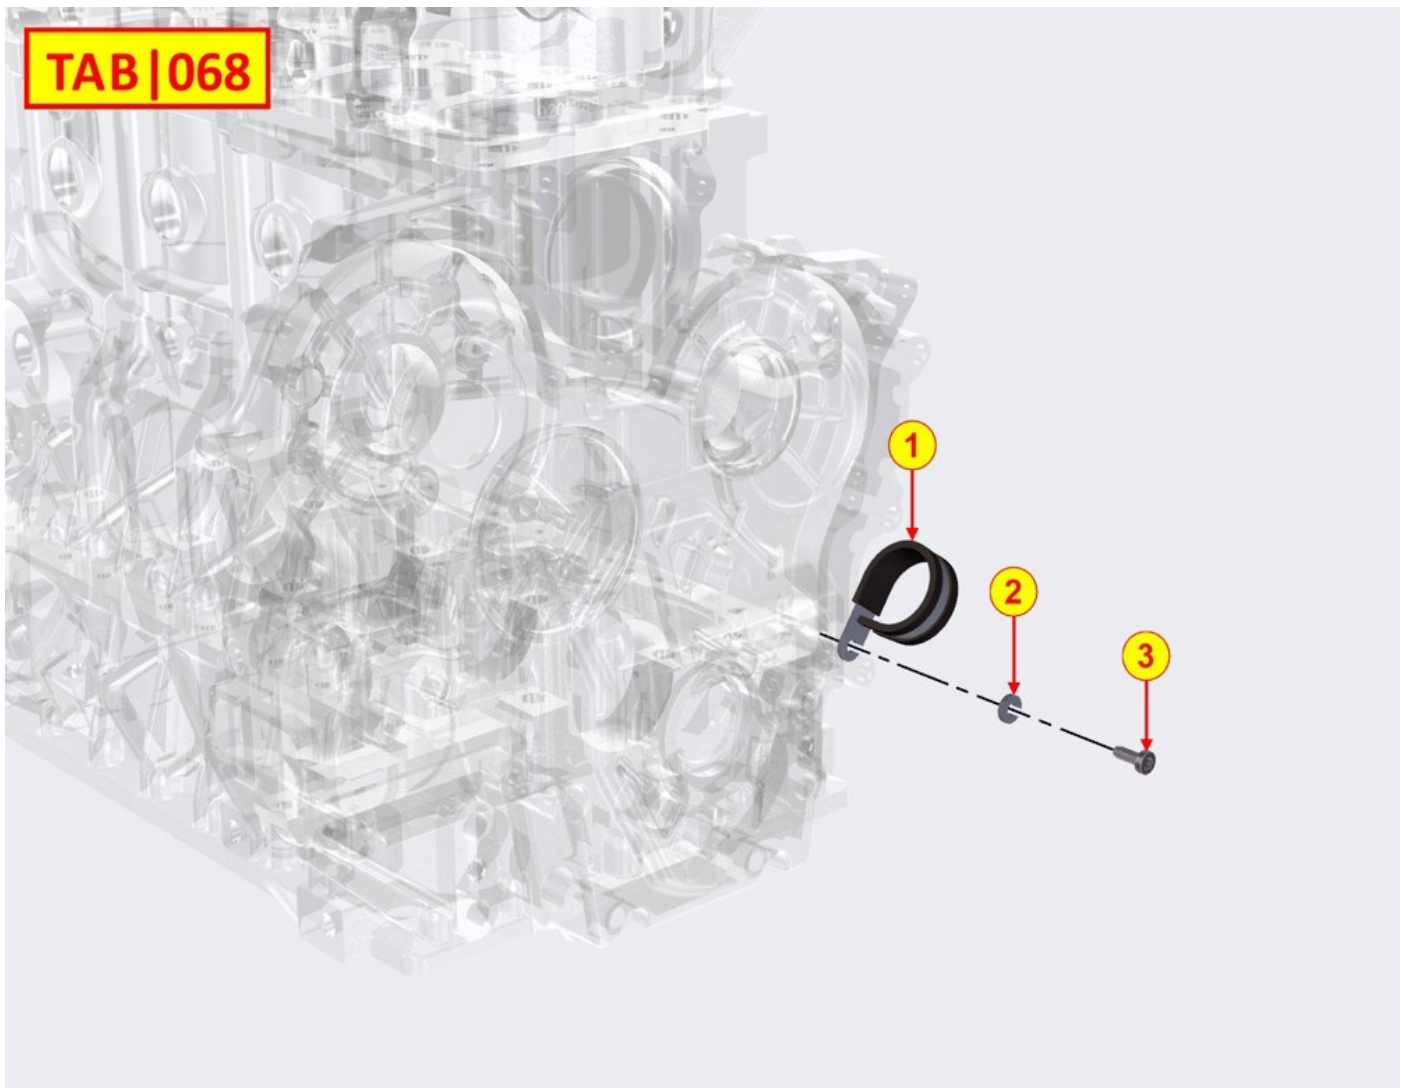

COOLANT HOSES - Group: 8068700010

COOLANT HOSES - Group: 8068700010

Pos	Kit	Included in	Part #	Description	QTY	Tech info
1			ED0036171970-S	Clamp	1	
2			ED0076250590-S	Washer	1	
3			ED0097610450-S	Screw	1