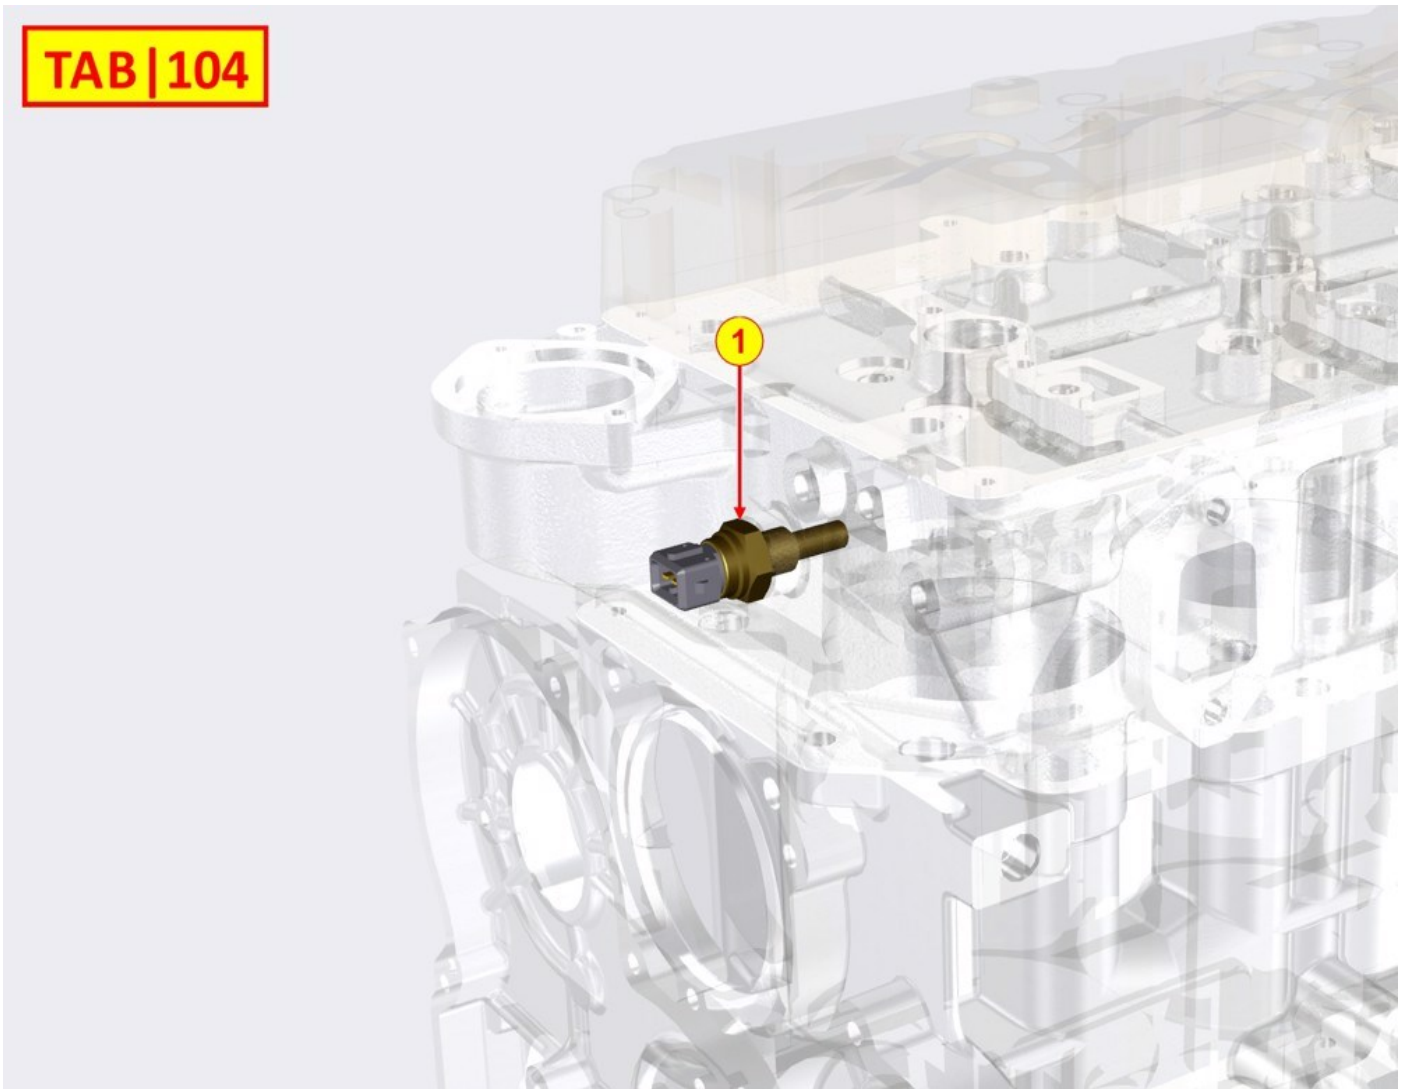

TEMPERATURE SENSORS - Group: 8104700010

TAB | 104

TEMPERATURE SENSORS - Group: 8104700010

Pos	Kit	Included in	Part #	Description	QTY	Tech info
1			ED0080891700-S	TEMPERATURE SENSOR	1