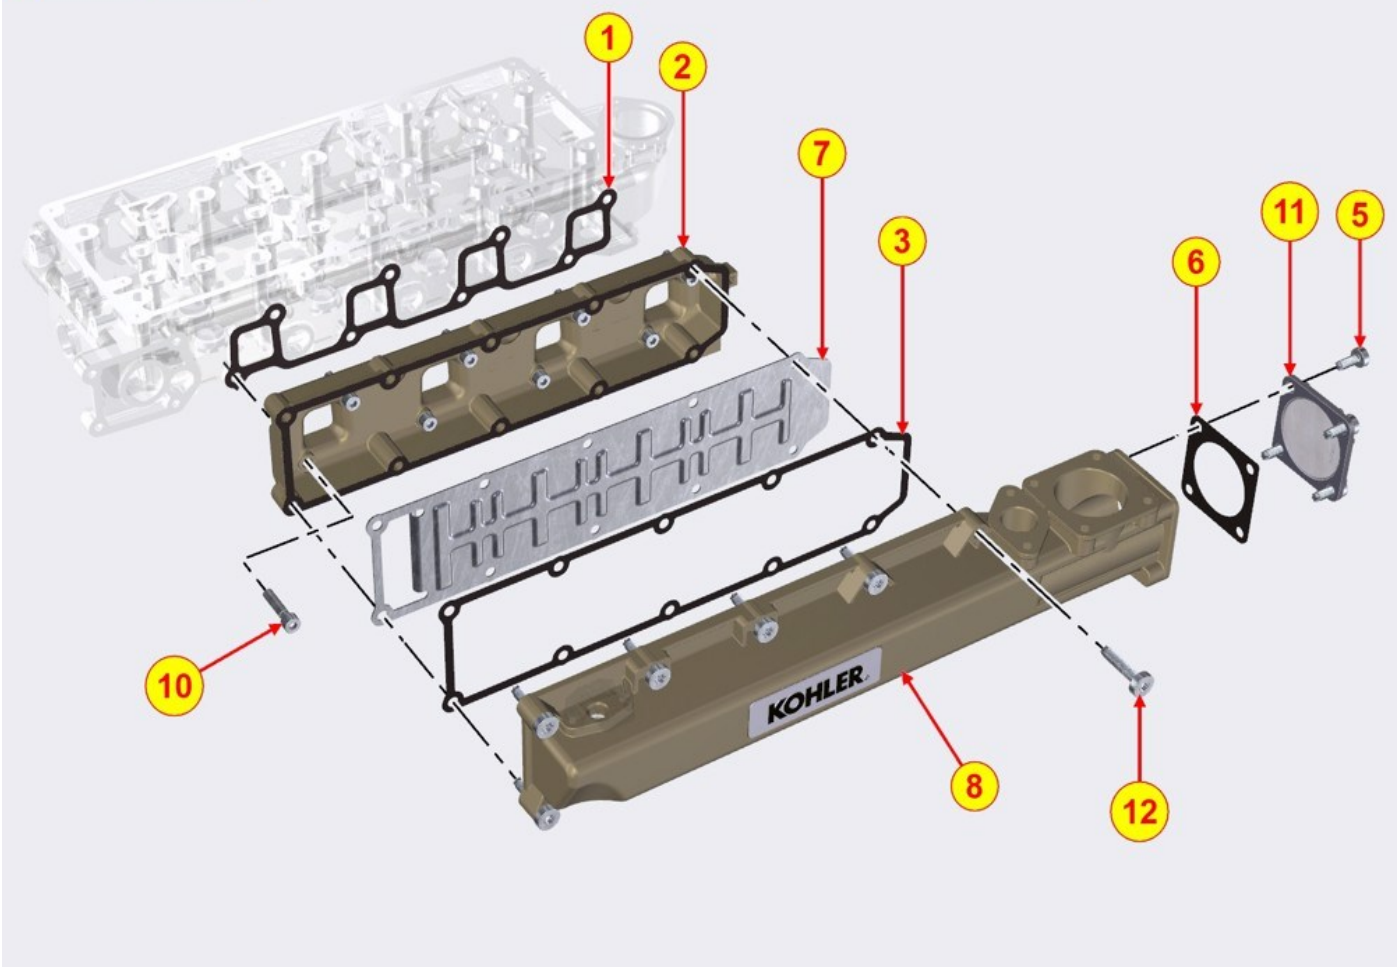

AIR INLET MANIFOLD / AIR FILTER - Group: 8080700120

**TAB | 080**

AIR INLET MANIFOLD / AIR FILTER - Group: 8080700120

Pos	Kit	Included in	Part #	Description	QTY	Tech info
1			ED0048200870-S	Gasket	1	
2			ED0024865960-S	manifold	1	
3			ED0048200960-S	Gasket	2	
5			ED0097610480-S	Screw	4	
6			ED0048200150-S	Gasket	2	