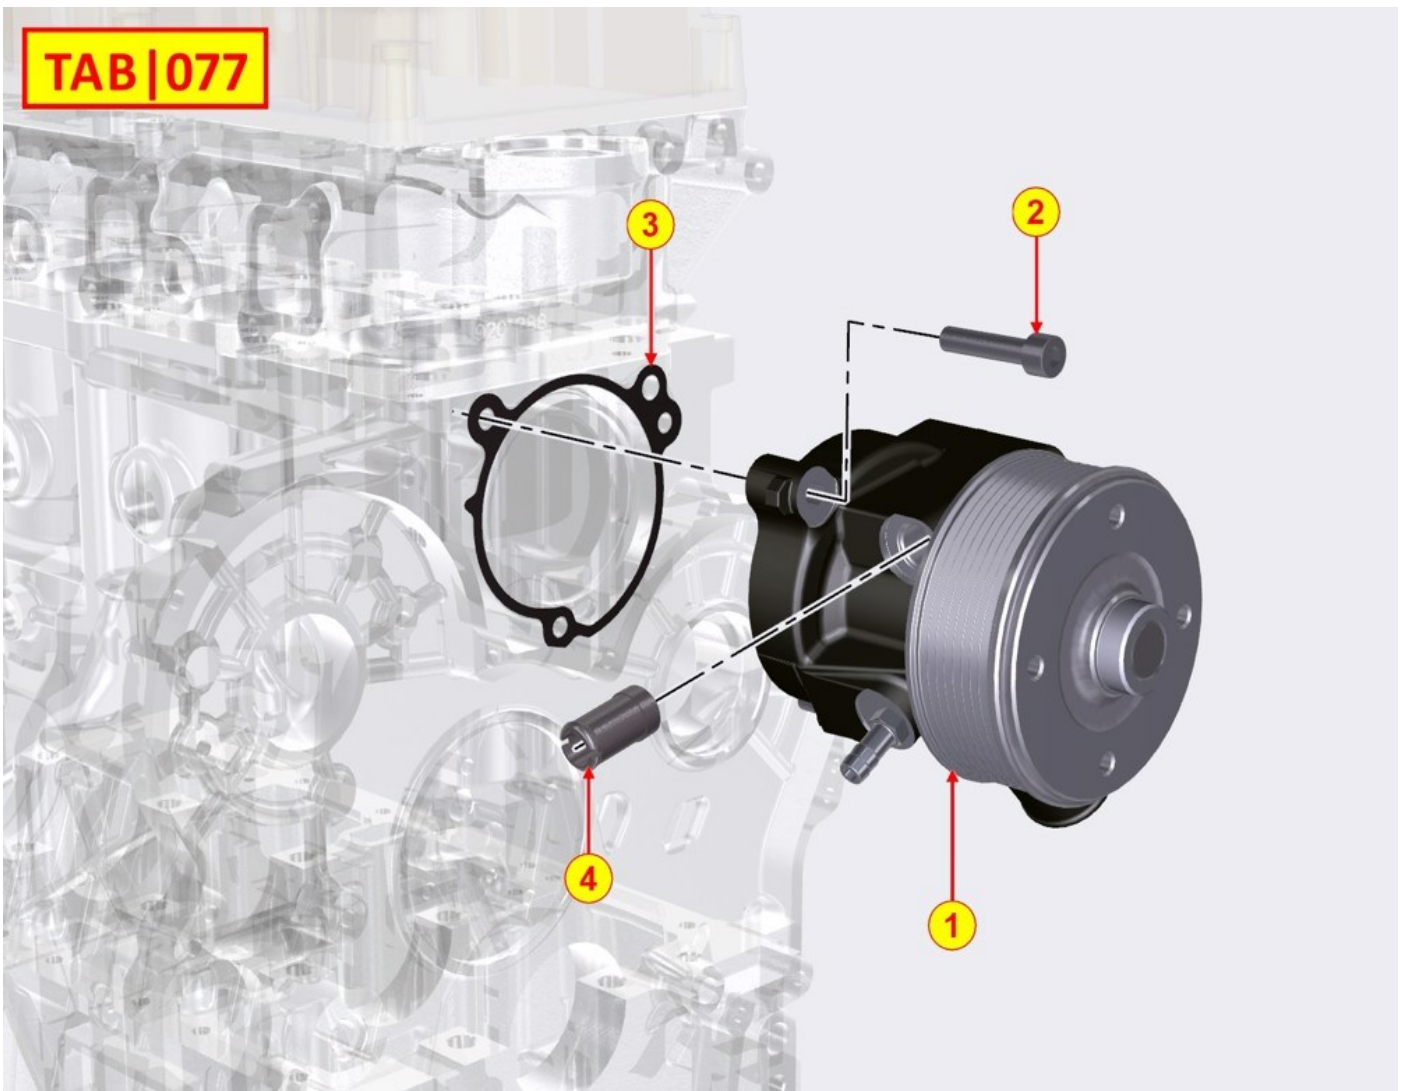

6

ED0090800370-S

Cap

1

COOLANT PUMP - Group: 8077700200

COOLANT PUMP - Group: 8077700200

Pos	Kit	Included in	Part #	Description	QTY	Tech info
1	A		ED0065845690-S	Coolant pump	1	
2			ED0097320630-S	Screw	3	
3		(A)	ED0045802460-S	Gasket	1	
4			ED0072850010-S	Joint	1	