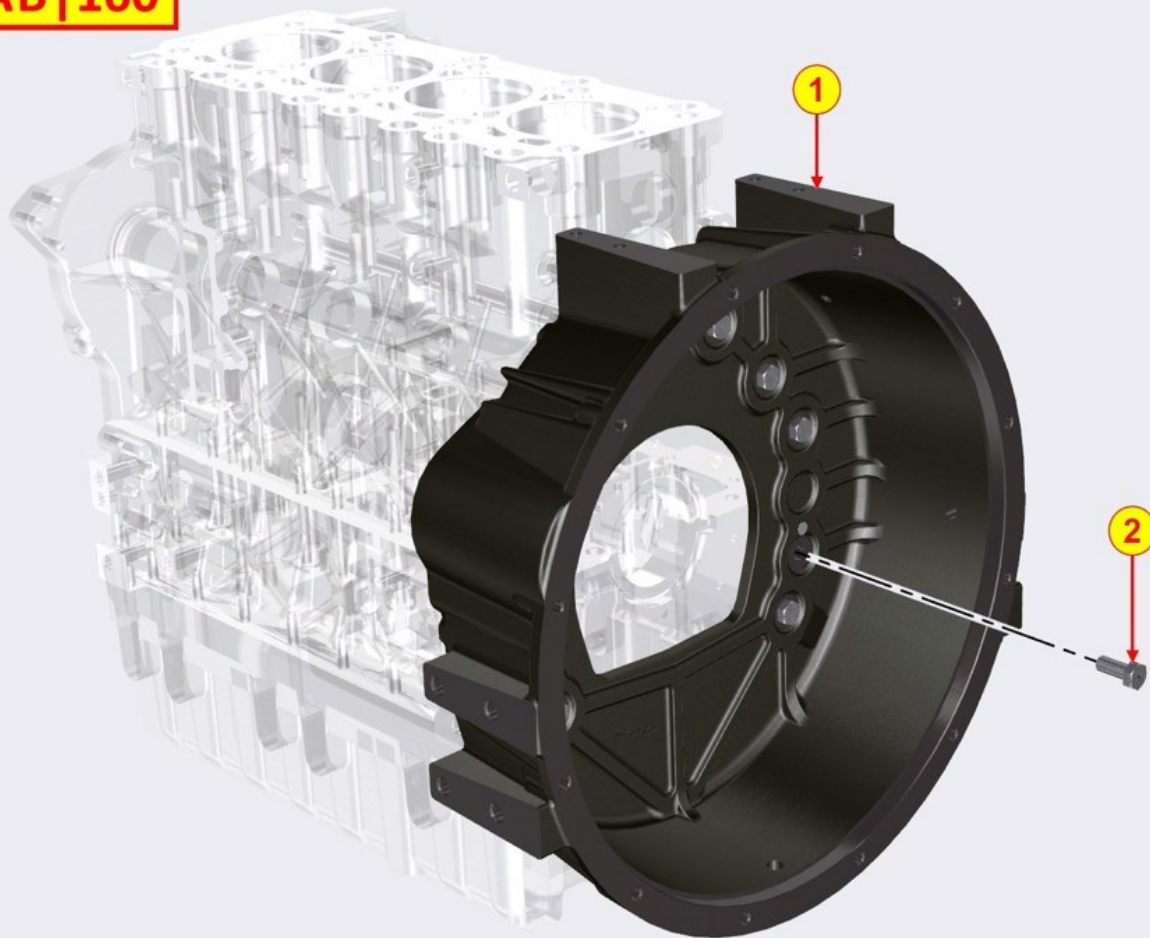

ENGINE FLANGE / BACKPLATE - Group: 8160700220

TAB | 160

ENGINE FLANGE / BACKPLATE - Group: 8160700220

Pos	Kit	Included in	Part #	Description	QTY	Tech info
1			ED0020324500-S	Flywheel housing	1	
2			ED0017800310-S	Screw	10