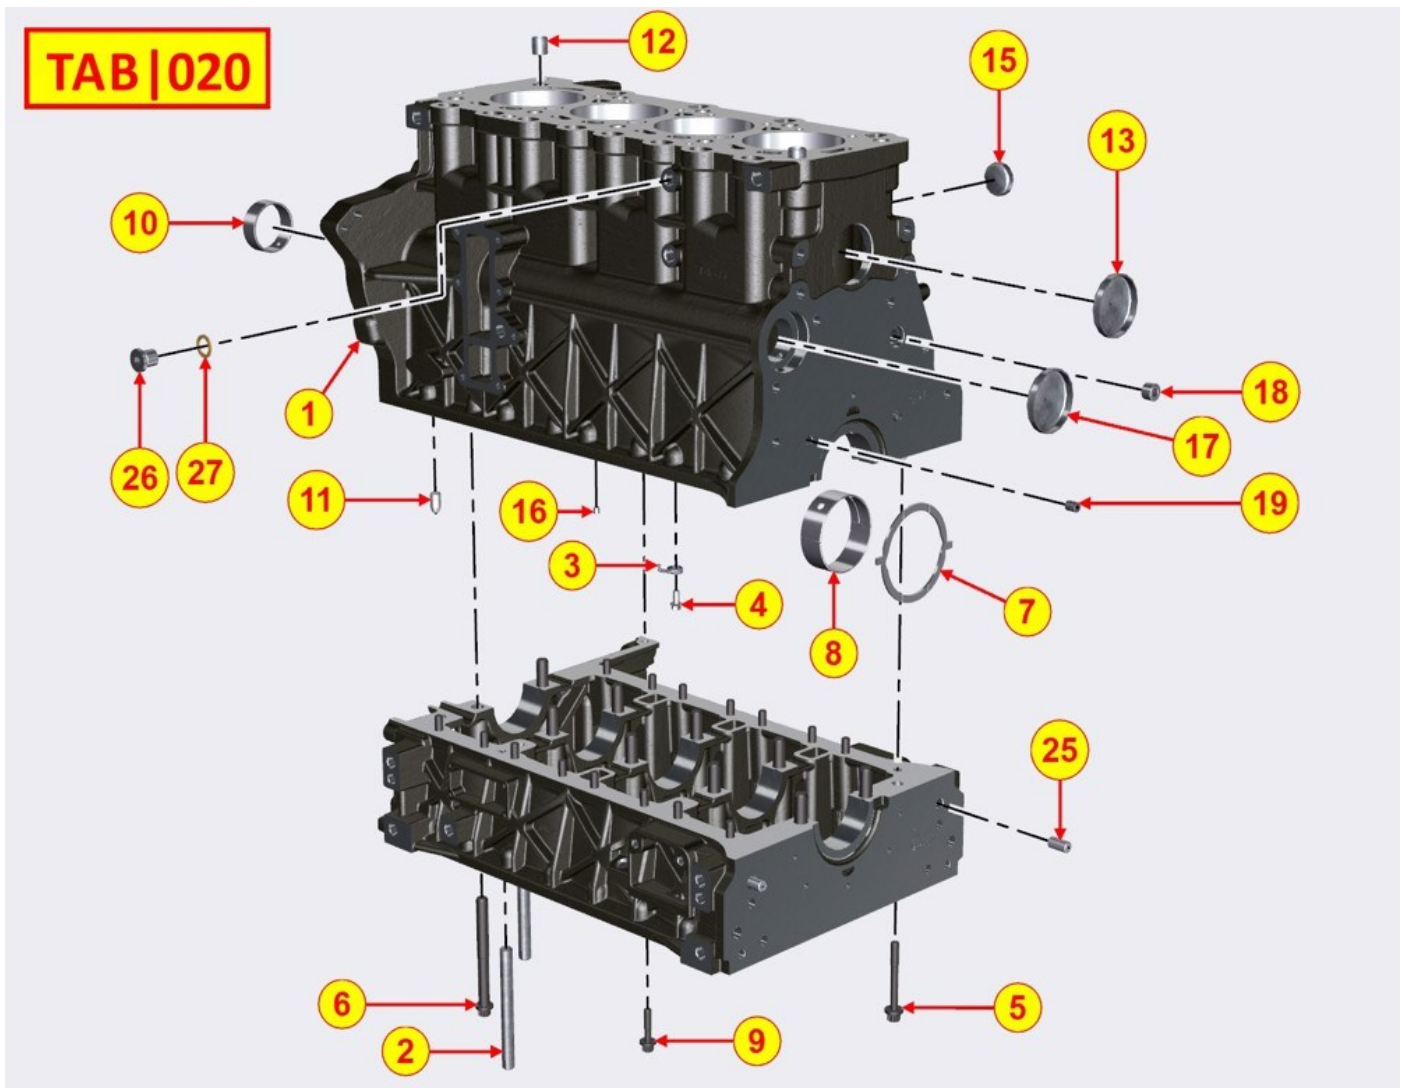

CRANKCASE - Group: 8020700490

CRANKCASE - Group: 8020700490

Pos	Kit	Included in	Part #	Description	QTY	Tech info
0			ED0082051330-S	Crankcase gasket KIT KDI 1903-2504	1	
0			ED0084850260-S	Spray nozzle	4	
1	A		ED0015110520-S	Crankcase	1	
2			ED0095801170-S	Pipe	2	
4			ED0015700800-S	Union screw	4