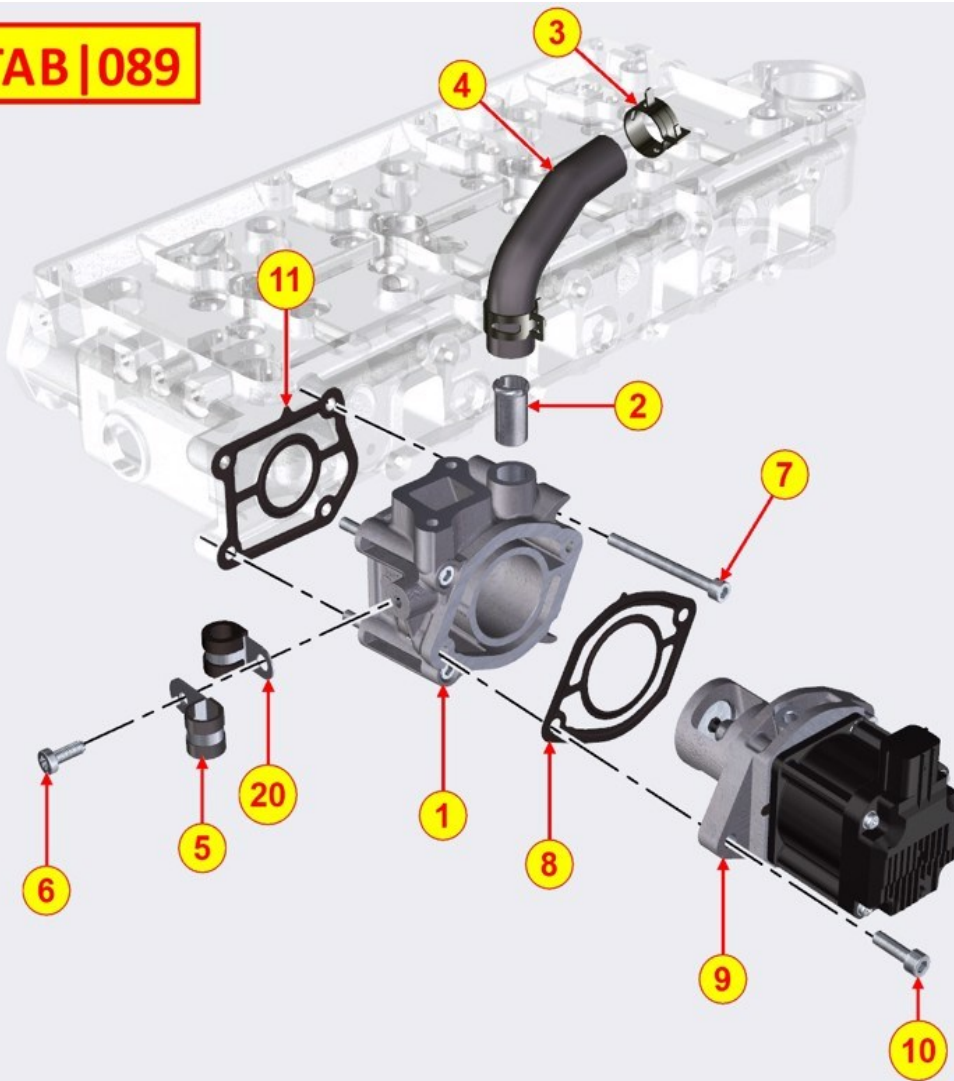

EGR VALVE - Group: 8089700120

TAB | 089

EGR VALVE - Group: 8089700120

Pos	Kit	Included in	Part #	Description	QTY	Tech info
1			ED0038651430-S	Flange	1	⚠
2			ED0072850010-S	Joint	1	⚠
3			ED0036302420-S	Clamp	2	
4			ED0093055730-S	hose	1	⚠
5			ED0036302000-S	Clamp	1