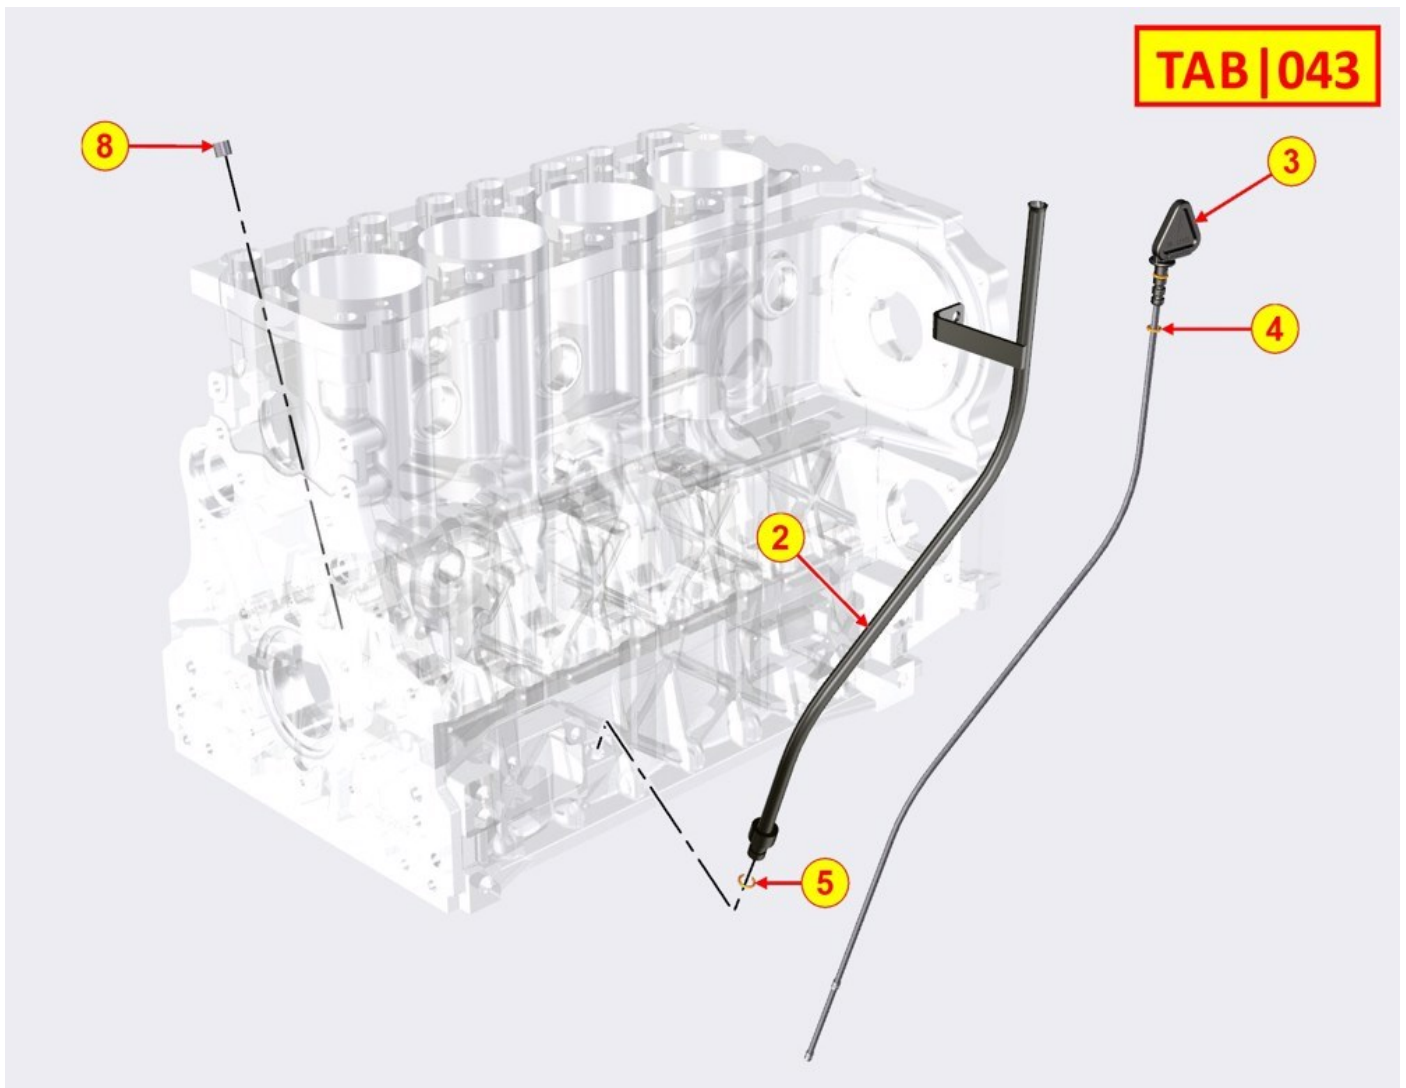

OIL DIPSTICK - Group: 8043700110

OIL DIPSTICK - Group: 8043700110

Pos	Kit	Included in	Part #	Description	QTY	Tech info
2	B		ED0093301810-S	hose	1	
3	A		ED0014005660-S	Dipstick	1	
4		(A)	ED0012003280-S	O-ring	3	
5		(B)	ED0012000010-S	O-ring	1	
8			ED0090802850-S	Cap	1