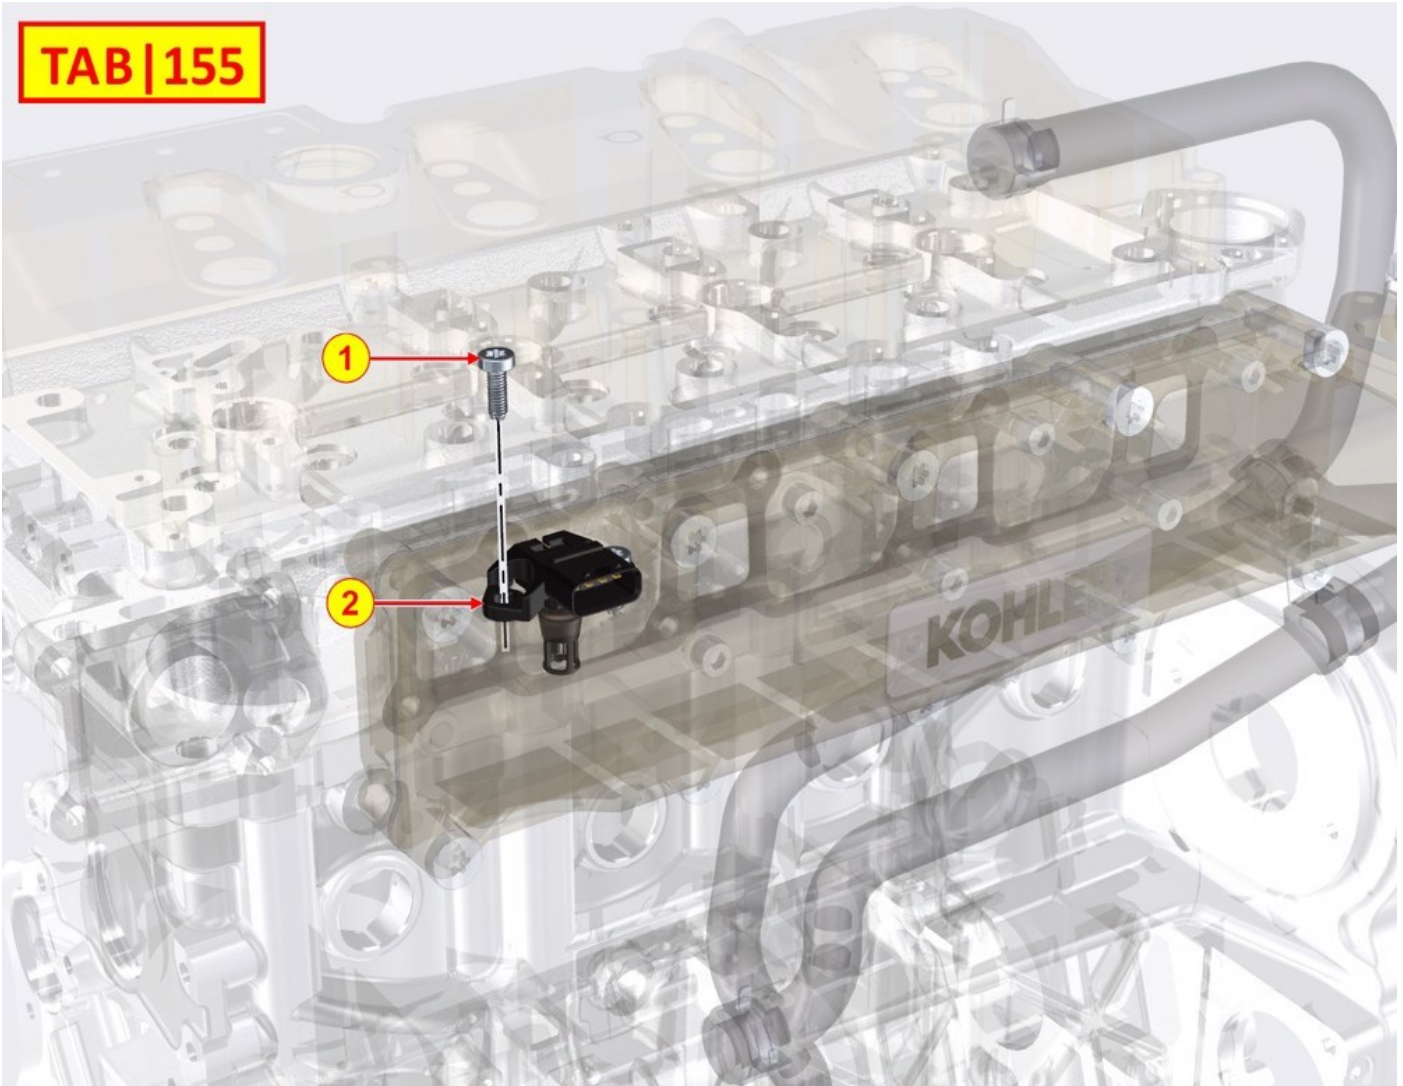

6

ED0076252130-S

Washer

2

T-MAP SENSOR - Group: 8155700010

T-MAP SENSOR - Group: 8155700010

Pos	Kit	Included in	Part #	Description	QTY	Tech info
1			ED0097610450-S	Screw	2	
2			ED0080891620-S	T-MAP SENSOR	1	