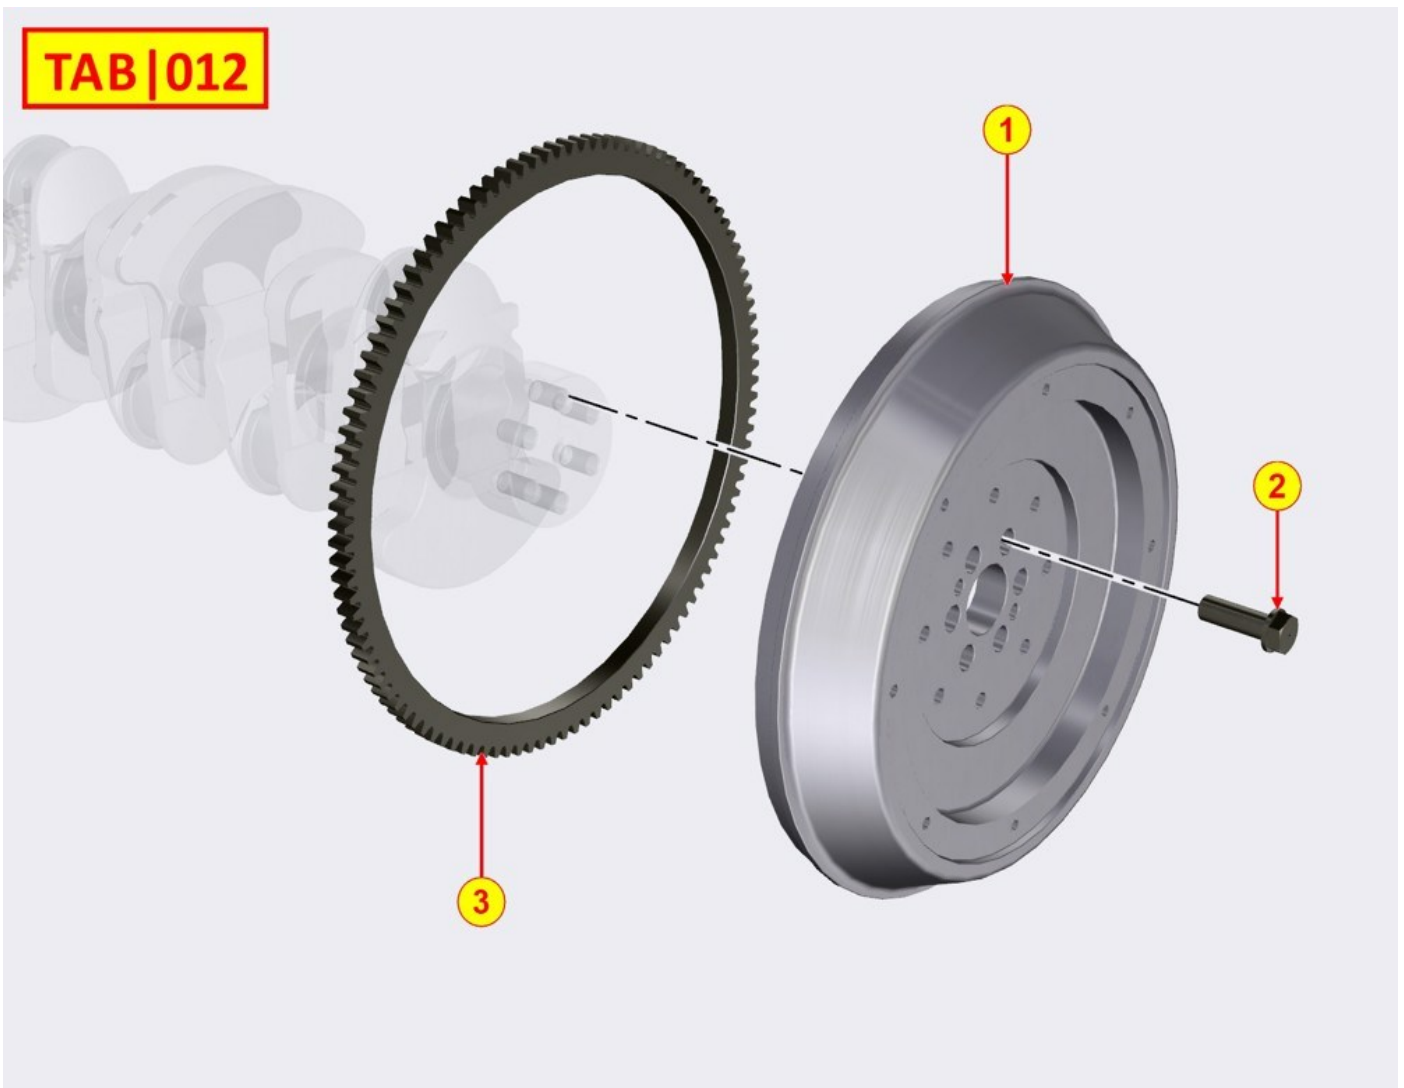

FLYWHEEL - Group: 8012700140

FLYWHEEL - Group: 8012700140

Pos	Kit	Included in	Part #	Description	QTY	Tech info
1	A		ED0098817250-S	Flywheel	1	
2			ED0018620890-S	Screw	6	
3		(A)	ED0028162450-S	Ring gear	1