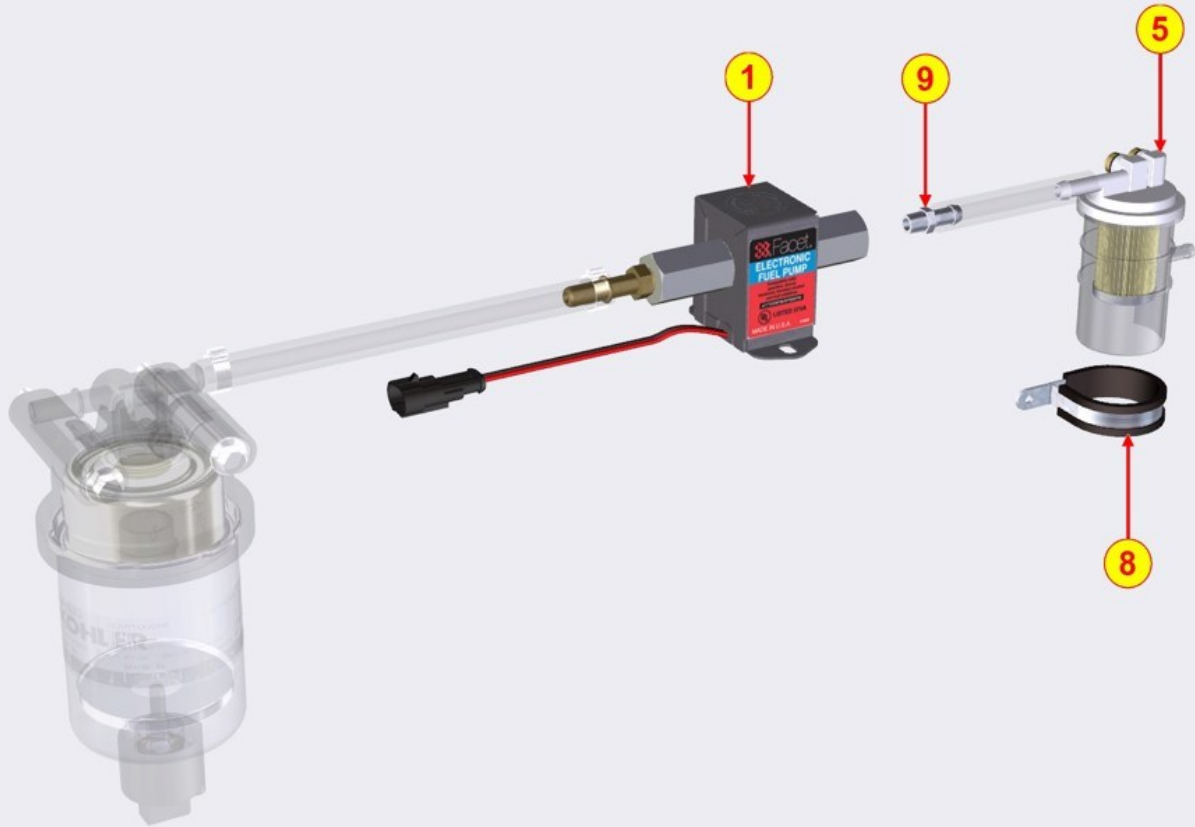

FUEL FEED PUMP - Group: 8062700250

**TAB | 062**

FUEL FEED PUMP - Group: 8062700250

Pos	Kit	Included in	Part #	Description	QTY	Tech info
1	A		ED0065850010-S	Lift pump	1	⚠
5			ED0067270600-S	Fuel Pre-filter	1	⚠
8			ED0036172480-S	Clamp	1	⚠
9	(A)		ED0072703130-S	Joint	2	⚠