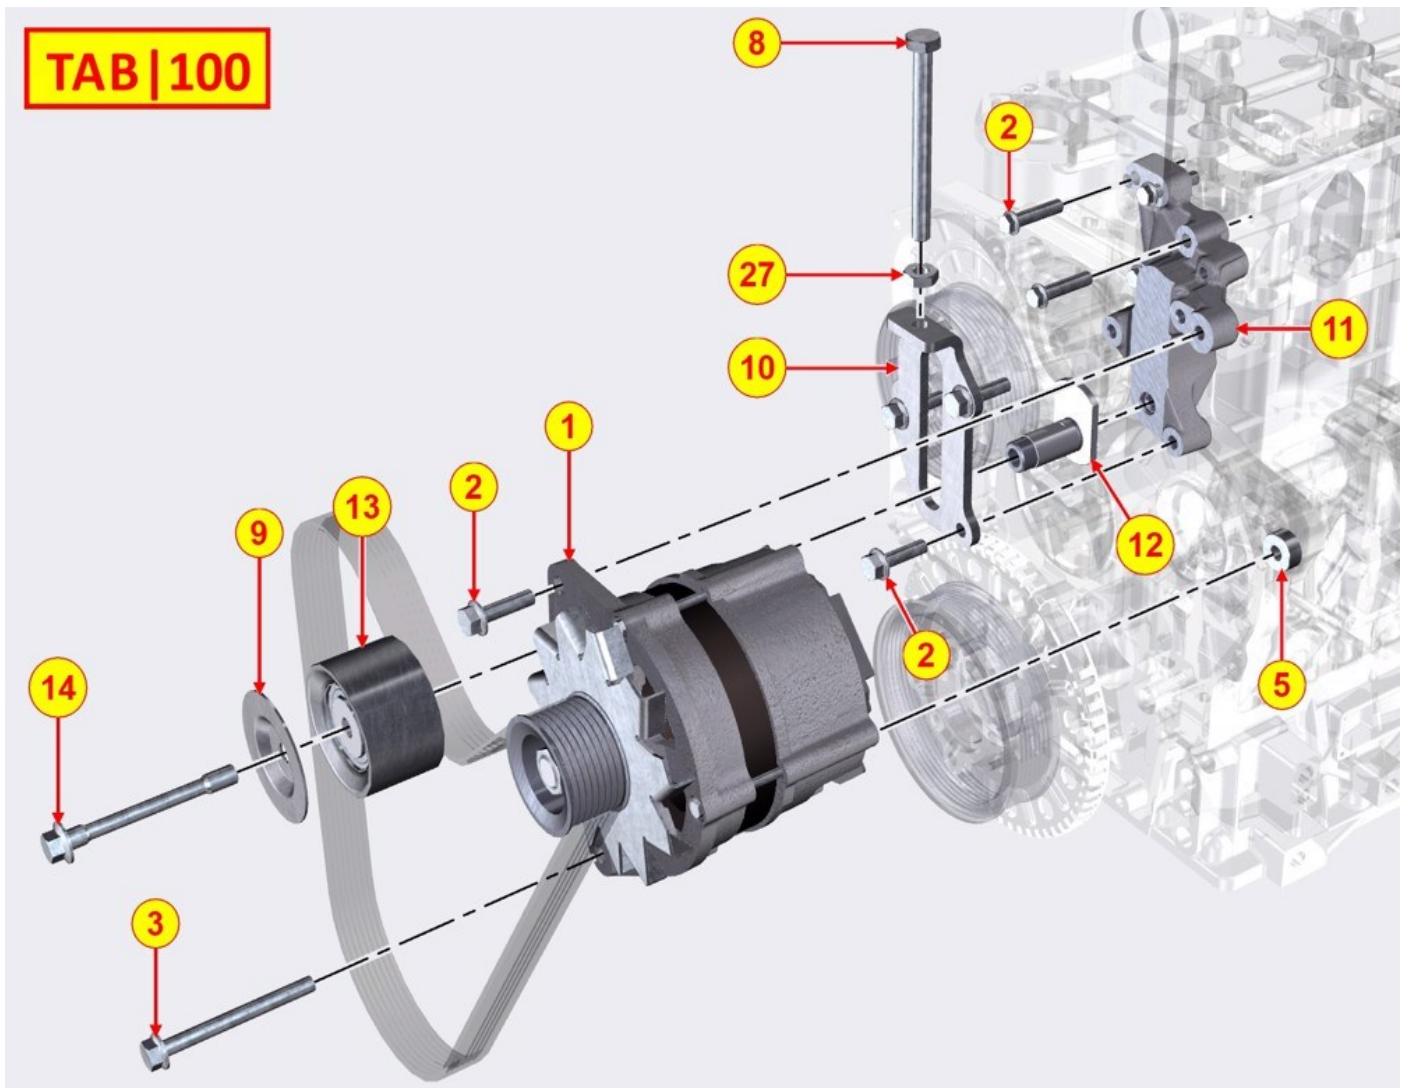

VOLTAGE ALTERNATOR - Group: 8100700190

TAB | 100

VOLTAGE ALTERNATOR - Group: 8100700190

Pos	Kit	Included in	Part #	Description	QTY	Tech info
1			ED0011574250-S	Alternator	1	
2			ED0017701780-S	Screw	6	
3			ED0017702010-S	Screw	1	
5			ED0035276760-S	Spacer	1	
8			ED0017801890-S	Screw	1