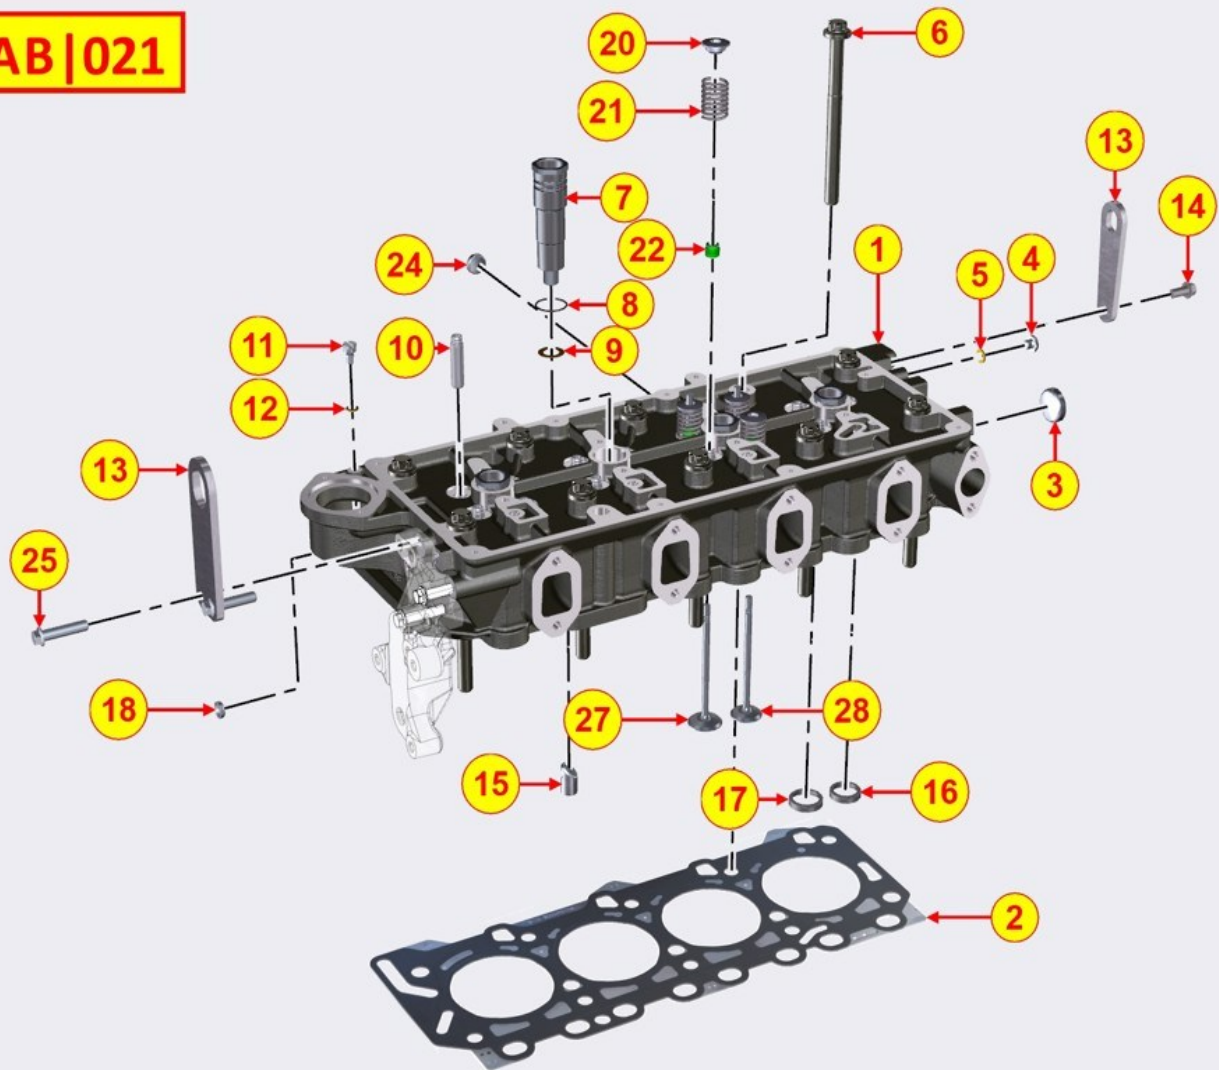

CRANKSHAFT - Group: 8010700060

**TAB|010**

CRANKSHAFT - Group: 8010700060

Pos	Kit	Included in	Part #	Description	QTY	Tech info
1	A		ED0010514860-S	Crankshaft	1	
2		(A)	ED0022801550-S	Key	1	
3		(A)	ED0084000480-S	Pin	1	
6		(A)		➔ See 8011700150		
6		(A)		➔ See 8011700150		

27

ED0046700600-S

Gasket

1

CYLINDER HEAD - Group: 8021700730

**TAB|021**

CYLINDER HEAD - Group: 8021700730

Pos	Kit	Included in	Part #	Description	QTY	Tech info
1	A		ED0092020170-S	CYLINDER HEAD ASSY KDI2504	1	
2			ED0047311120-S	Cyl. head gasket 1 hole	1	⚠
2			ED0047311130-S	Cyl. head gasket 2 holes	1	⚠
2			ED0047311140-S	Cyl. head gasket 3 holes	1	⚠
3	(A)		ED0089900220-S	Cap	1	

4		ED0089650370-S	Cap	1	
5		ED0046700580-S	Gasket	1	
6		ED0098202660-S	Screw	10	
7	(A)	ED0021101400-S	Sleeve	4	
8	(A)	ED0012004090-S	O-ring	8	
9	(A)	ED0046701470-S	Gasket	4	
10	(A)	ED0048452970-S	Guide	16	
13		ED0085464680-S	Bracket	2	
14		ED0017701110-S	Screw	2	
15		ED0019705140-S	Bushing	3	
16	(A)	ED0080003730-S	Valve seat - Exhaust	8	
17	(A)	ED0080003740-S	Valve seat - Intake	8	
20	(A)		➔ <a href="#">See 8036700320</a>		
21	(A)		➔ <a href="#">See 8036700320</a>		
22	(A)		➔ <a href="#">See 8036700320</a>		
24	(A)	ED0090801080-S	Cap	3	
25		ED0017701780-S	Screw	2	
27	(A)		➔ <a href="#">See 8036700320</a>		
28	(A)		➔ <a href="#">See 8036700320</a>		

HEAD COVER - Group: 8022700380

HEAD COVER - Group: 8022700380

Pos	Kit	Included in	Part #	Description	QTY	Tech info
1	A		ED0021259140-S	Rocker arm cover	1	⚠
2			ED0097320160-S	Screw	8	
4		(A)	ED0090321350-S	Filler cap	1	
5		(A) (C) (D)	ED0012000150-S	O-ring	1	
6		(A)	ED0090801080-S	Cap	1	