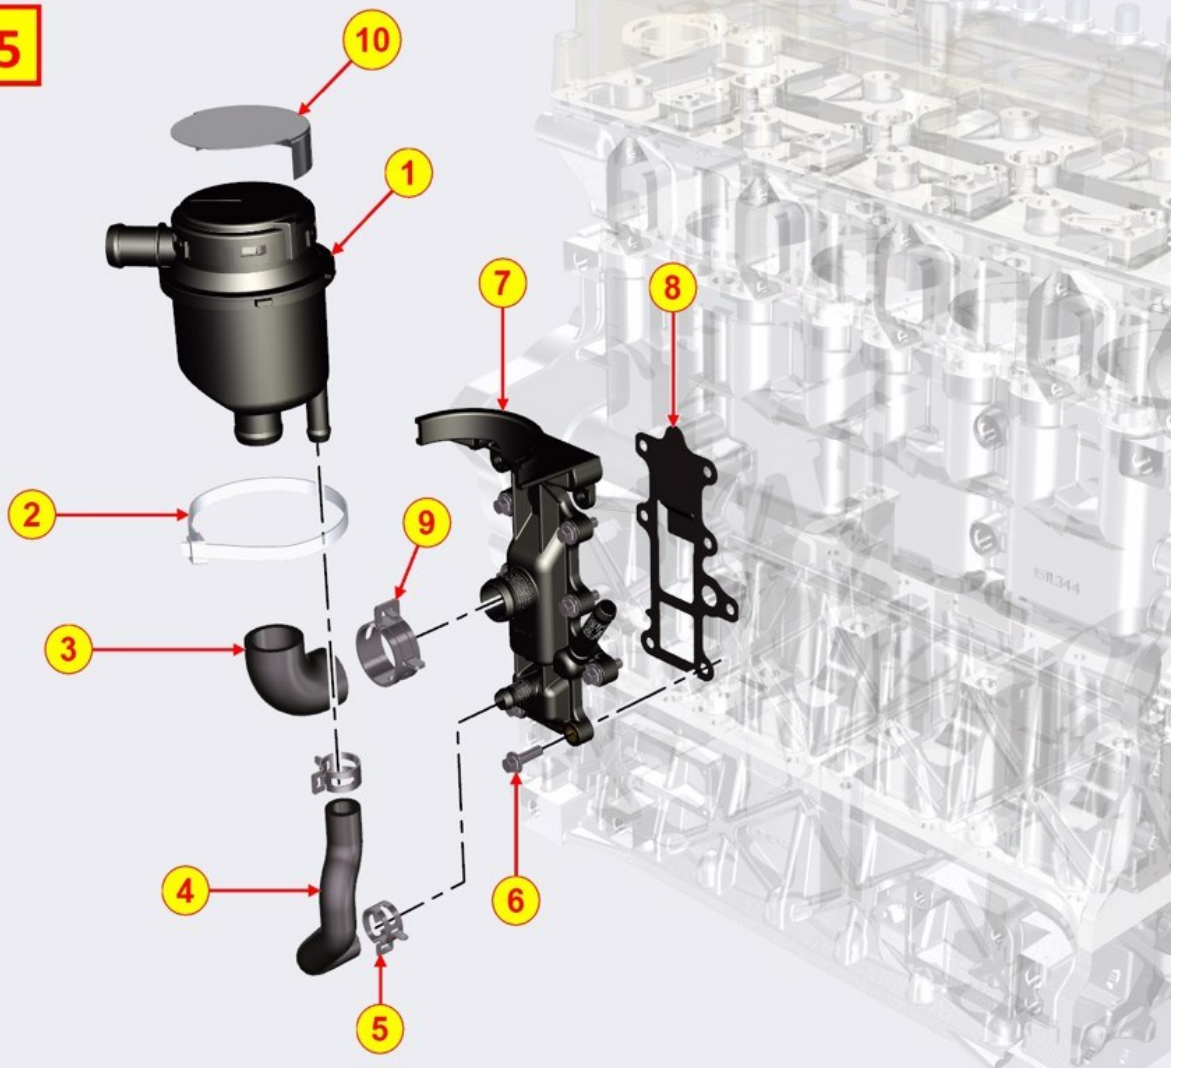

BREATHER SYSTEM - Group: 8045700140

**TAB|045**

BREATHER SYSTEM - Group: 8045700140

Pos	Kit	Included in	Part #	Description	QTY	Tech info
1			ED0028713260-S	VAPOR SEPARATOR	1	
2			ED0024711110-S	Cable tie	1	
3			ED0094001820-S	hose	1	
4			ED0094001880-S	hose	1	
5			ED0036302440-S	Clamp	2	