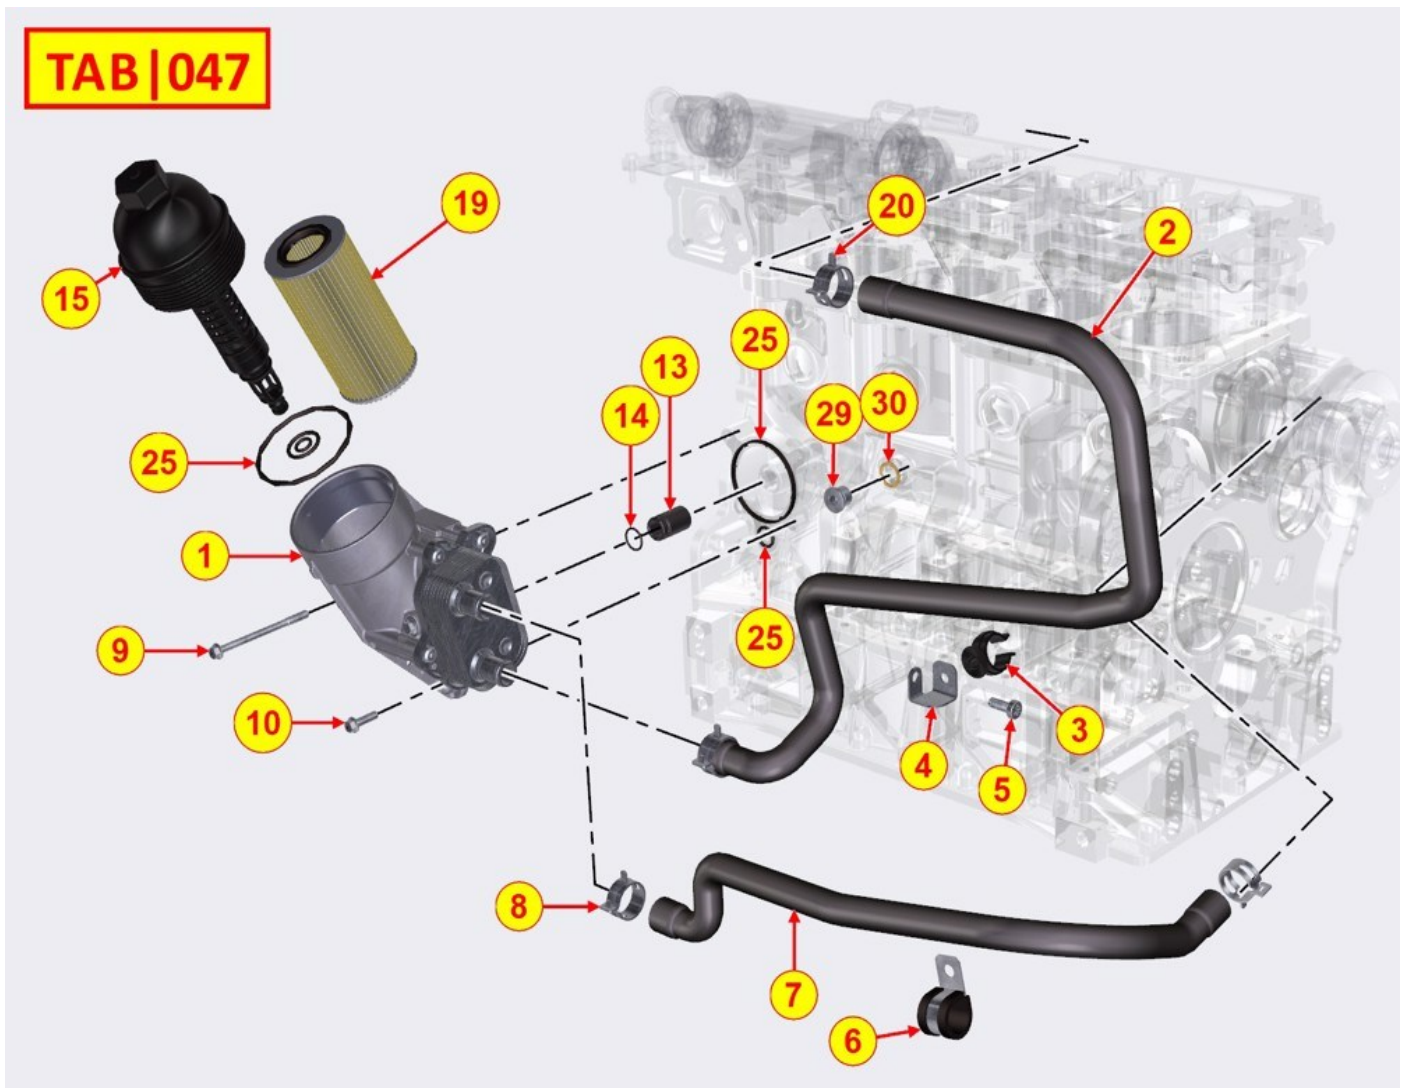

OIL COOLER - Group: 8047700140

TAB|047

OIL COOLER - Group: 8047700140

Pos	Kit	Included in	Part #	Description	QTY	Tech info
1	(A)		ED0037401690-S	Oil Cooler + Oil Filter	1	⚠
2			ED0093055720-S	hose	1	
3			ED0036172500-S	Clamp	1	
4			ED0063602310-S	Plate	1	
5			ED0097610450-S	Screw	1