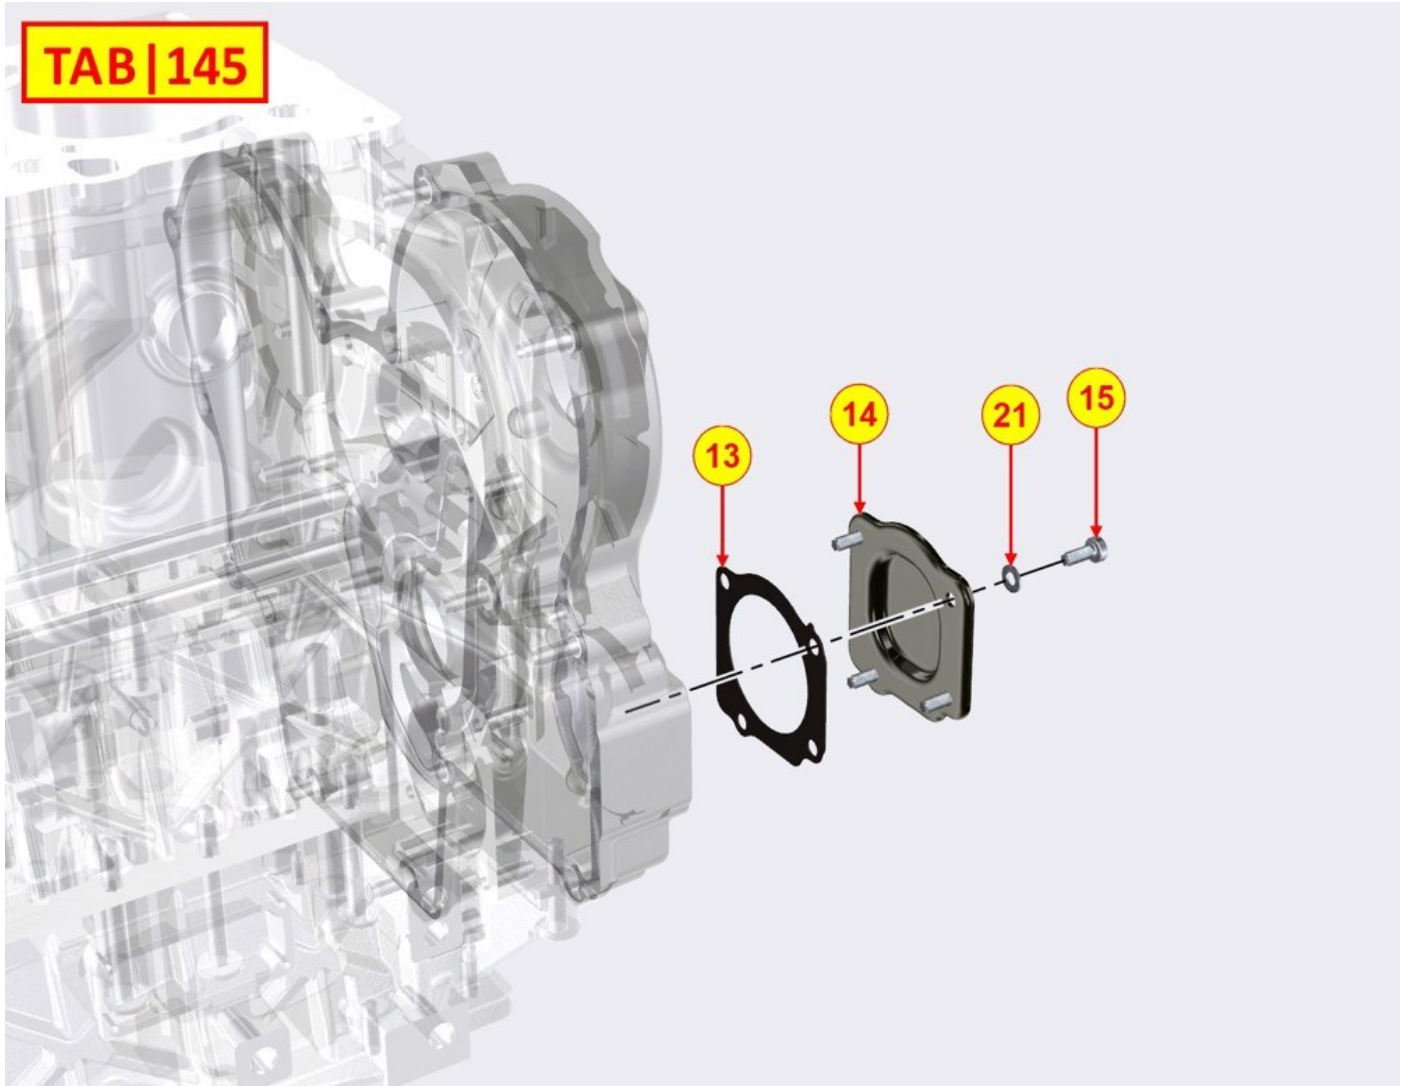

4th PTO - Group: 8145700010

4th PTO - Group: 8145700010

Pos	Kit	Included in	Part #	Description	QTY	Tech info
13			ED0045802580-S	Gasket	1	
14			ED0026600100-S	Cover	1	
15			ED0097610450-S	Screw	4	
21			ED0076250070-S	Washer	4