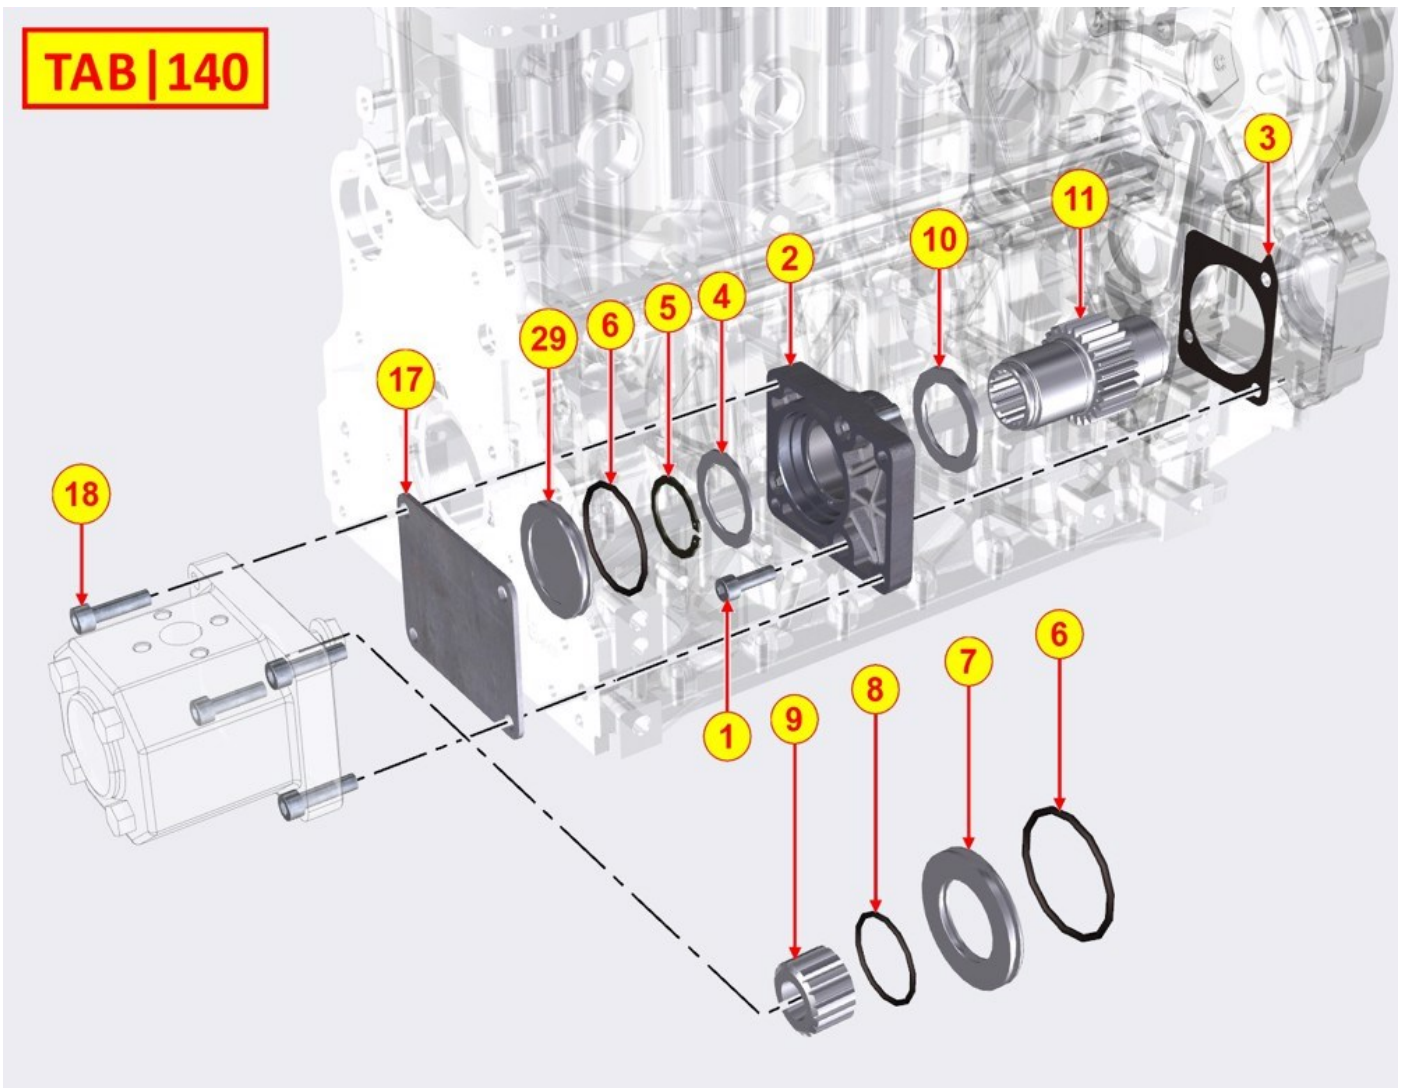

3rd PTO - Group: 8140700090

TAB | 140

3rd PTO - Group: 8140700090

Pos	Kit	Included in	Part #	Description	QTY	Tech info
1			ED0097304670-S	Screw	3	
2			ED0038101320-S	Flange	1	
3			ED0045802550-S	Gasket	1	
4			ED0012570330-S	Thrust washer	1	
5			ED0012400370-S	Snap ring	1