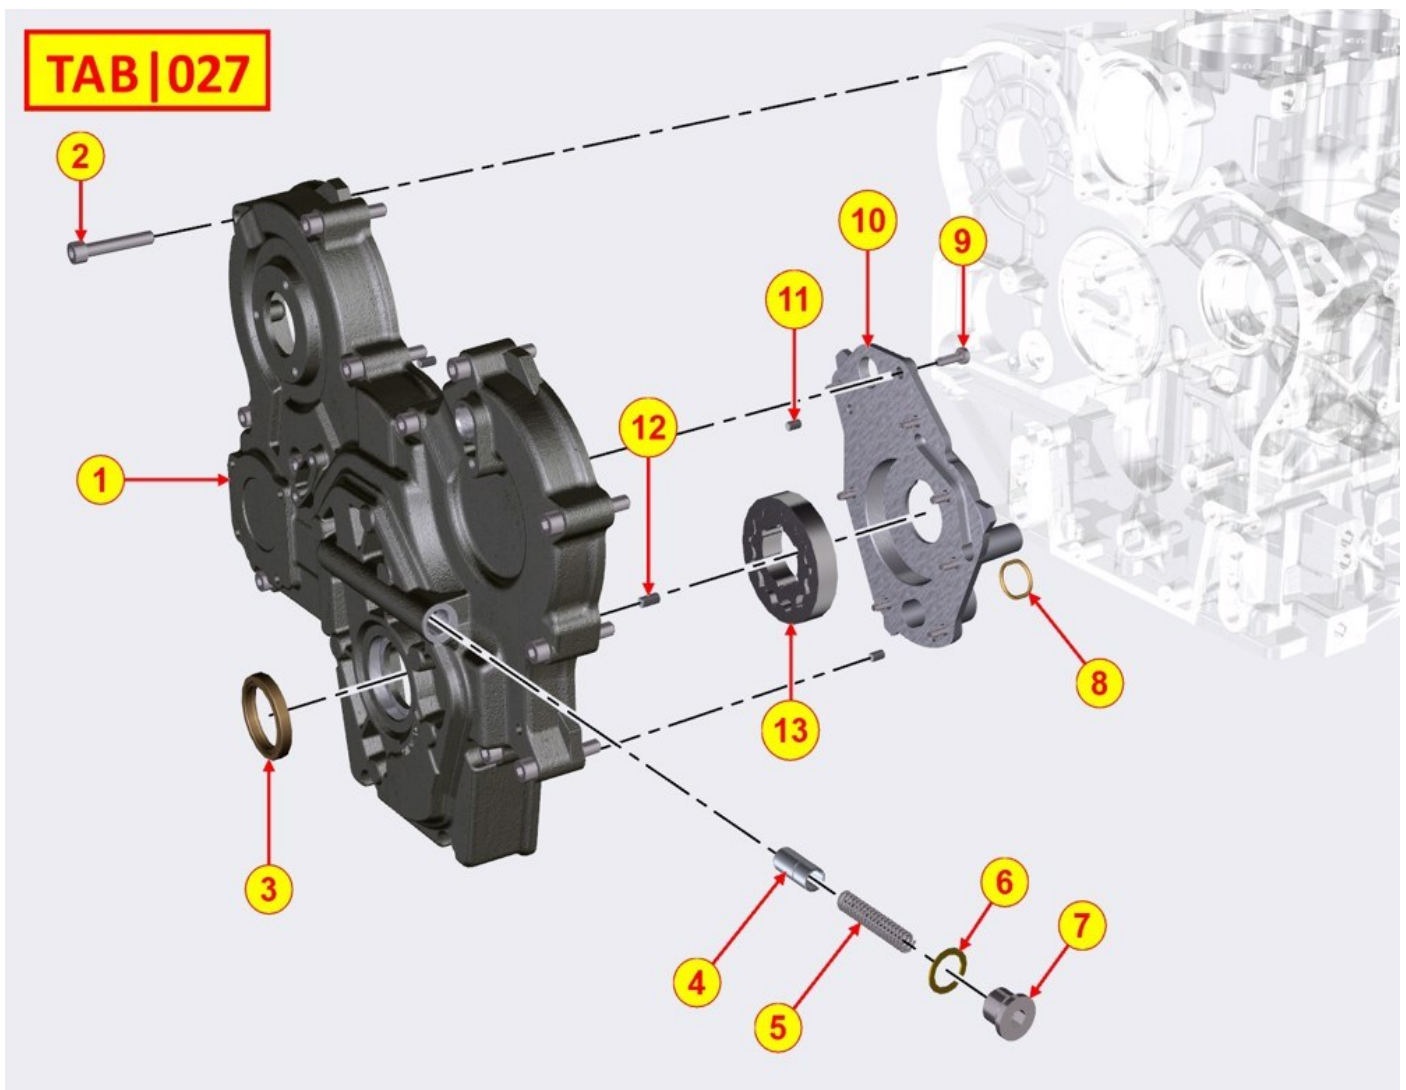

ENGINE MOUNTS - Group: 8025700010

**TAB | 025**

ENGINE MOUNTS - Group: 8025700010

Pos	Kit	Included in	Part #	Description	QTY	Tech info
9			ED0017900240-S	Screw	8	

TIMING SYSTEM COVER - Group: 8027700190

**TAB|027**