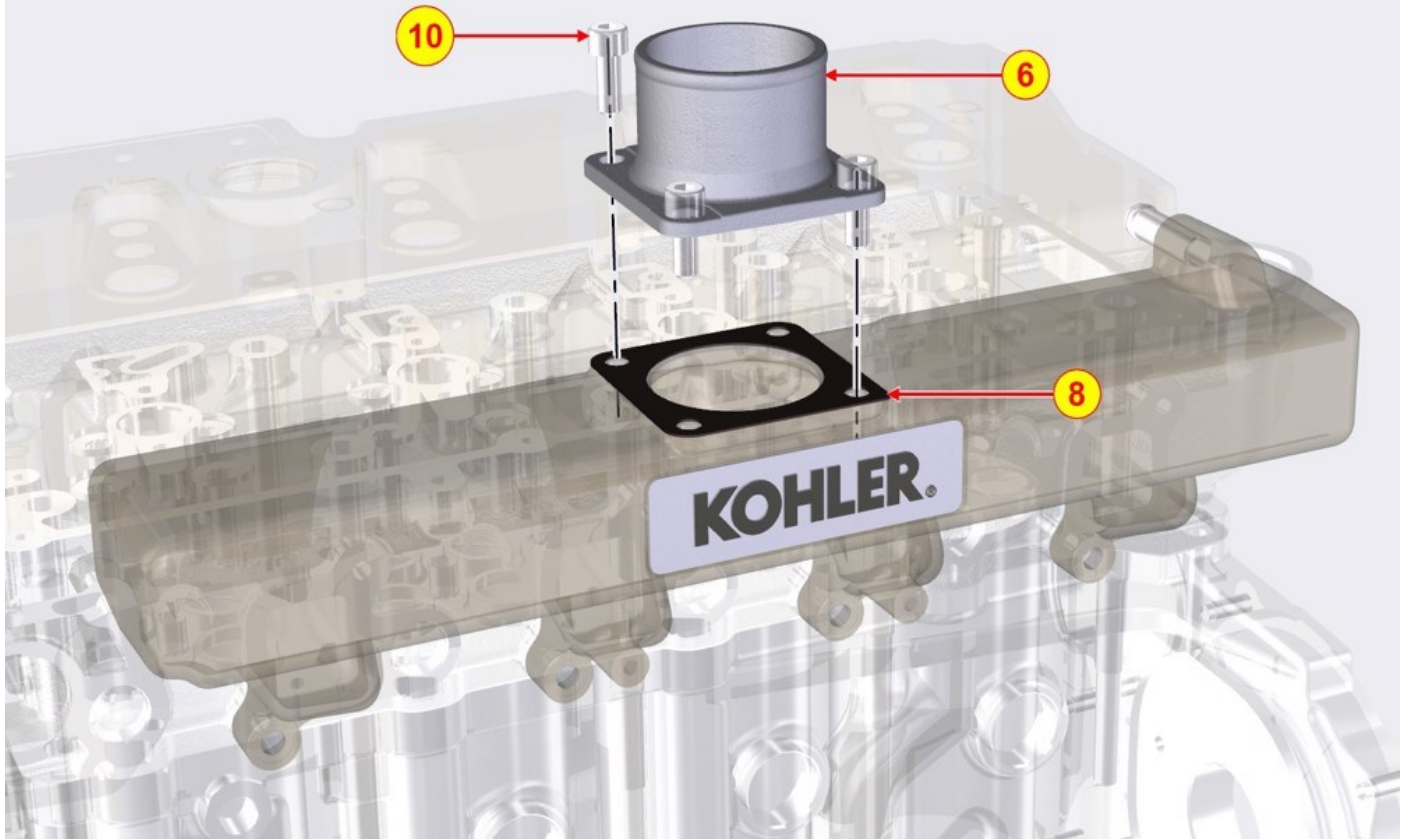

AIR INLET ACCESORIES - Group: 8082700100

TAB | 082

AIR INLET ACCESORIES - Group: 8082700100

Pos	Kit	Included in	Part #	Description	QTY	Tech info
6			ED0038661490-S	Flange	1	
7				➔ See 8106700060		
7				➔ See 8106700060		
8			ED0048200150-S	Gasket	1	
10				➔ See 8106700060