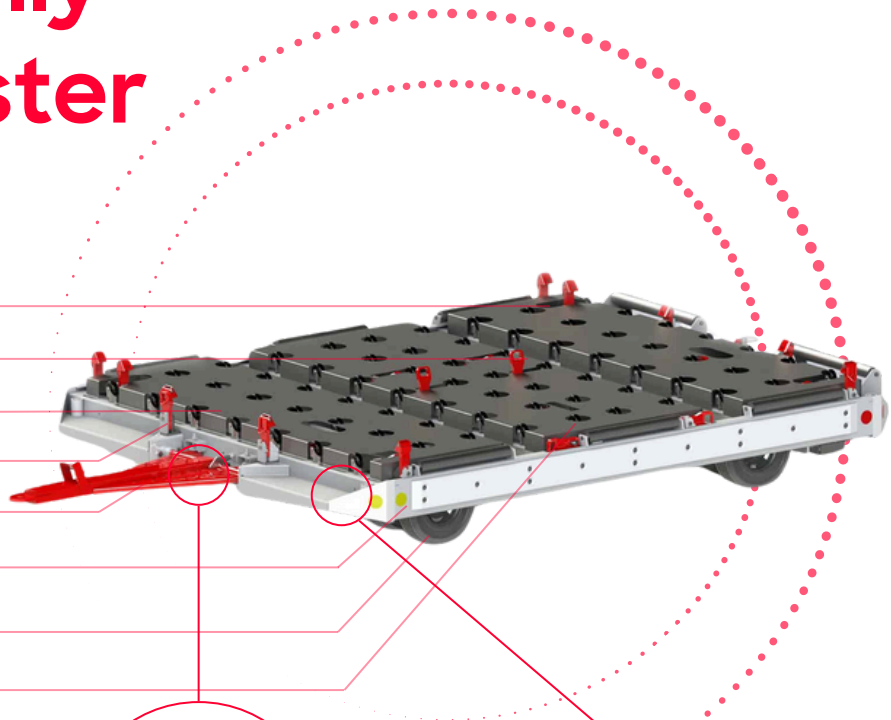

CARGO DOLLY

# Universal Pallet Container Dolly Enclosed Caster

PCT600C  
LD7

- Cargo capacity up to 15,000 lb
- Standard or upgraded caster options
- Galvanized for longer life
- Truly universal lock configuration
- Towbar activated braking
- Optional side rub rails
- Solid tires with optional wheel covers / splash guards
- Replaceable Caster Cover Modules

AIRCRAFT GROUND SUPPORT SALES AND SERVICE

Specification	
MODEL	PCT600C LD7
LENGTH (WITH TOW BAR)	4661 mm
LENGTH (WITH RAISED TOW BAR)	3514 mm
WIDTH	1682 mm
HEIGHT	521 mm
MAX DRIVING SPEED	30km/h
TOTAL WEIGHT	1330 kg
MAX. PERMITTED LOAD	6800 kg
PALLET CAPACITY	96" x 125" and 88" x 125"
ULD CAPACITY	LD2x2,LD3x2,LD4,LD7,LD8, LD11

## Features

- E\_Z bolt on stops of lower deck containers
- Spring loaded tip-up pallet stops
- 70 casters and 6 side rollers : 2.5" diameter x 22" long
- 400 x 8 x 3.75 solid rubber tires mounted on demountable rims
- Towbar actuated brakes
- Front dual wheel swivel casters with dual rear wheels
- E-Type Rear hitch, spring loaded
- Stackable for shipping and storage
- Additional features available
- 12 Month warranty