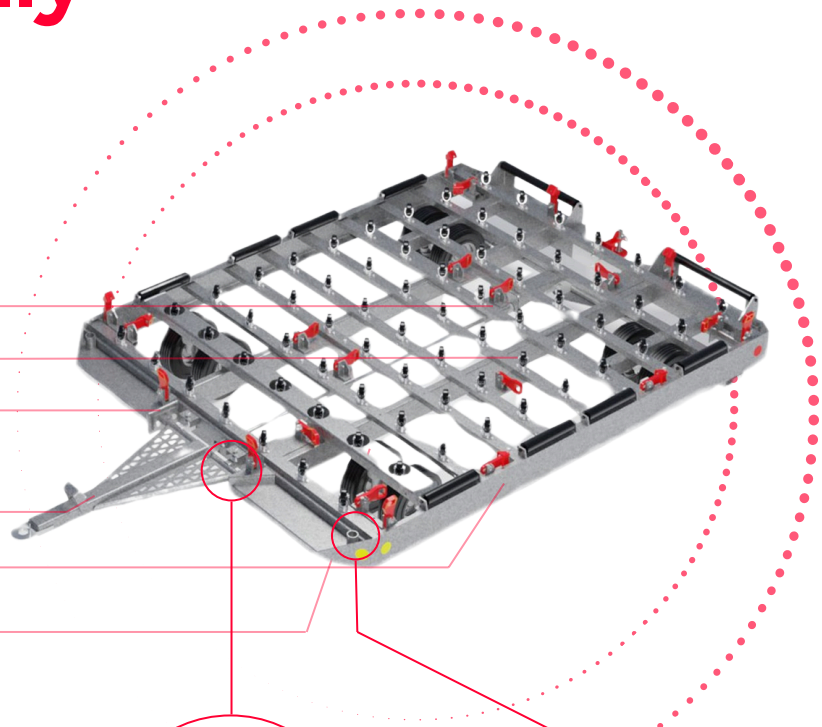

CARGO DOLLY

Universal Pallet Container Dolly Open Caster

PCT600OC
LD7

- Cargo capacity up to 15,000 lb
- Standard or upgraded caster options
- Galvanized for longer life
- Truly universal lock configuration
- Towbar activated braking
- Optional side rub rails
- Solid tires with optional wheel covers / splash guards

Adjustable height towbar deadlock with height adjustment

Stackable for shipping and storage

WHY AVRO

- ▶ 12 months / standard warranty
- ▶ Single assigned point of service for maximum uptime
- ▶ Multiple purchase, rental and finance options
- ▶ Dedicated parts distribution North America - wide

AIRCRAFT GROUND SUPPORT SALES AND SERVICE

Specification	
LENGTH(WITH TWO BAR)	4661 mm
LENGTH(WITH RAISED TWO BAR)	3514 mm
WIDTH	1682 mm
HEIGHT	521 mm
MAX DRIVING SPEED	30km/h
TOTAL WEIGHT	1330 kg
MAX. PERMITTED LOAD	6800 kg
PALLET CAPACITY	96" x 125" and 88" x 125"
ULD CAPACITY	LD2x2, LD3x2, LD4, LD7, LD8, LD11

Features

- E_Z bolt on stops of lower deck containers
- Spring loaded tip-up pallet stops
- 70 casters and 6 side rollers : 2.5" diameter x 22" long
- 400 x 8 x 3.75 solid rubber tires mounted on demountable rims
- Towbar actuated brakes
- Front dual wheel swivel casters with dual rear wheels
- E-Type Rear hitch, spring loaded
- Stackable for shipping and storage
- Additional features available
- 12 Month warranty